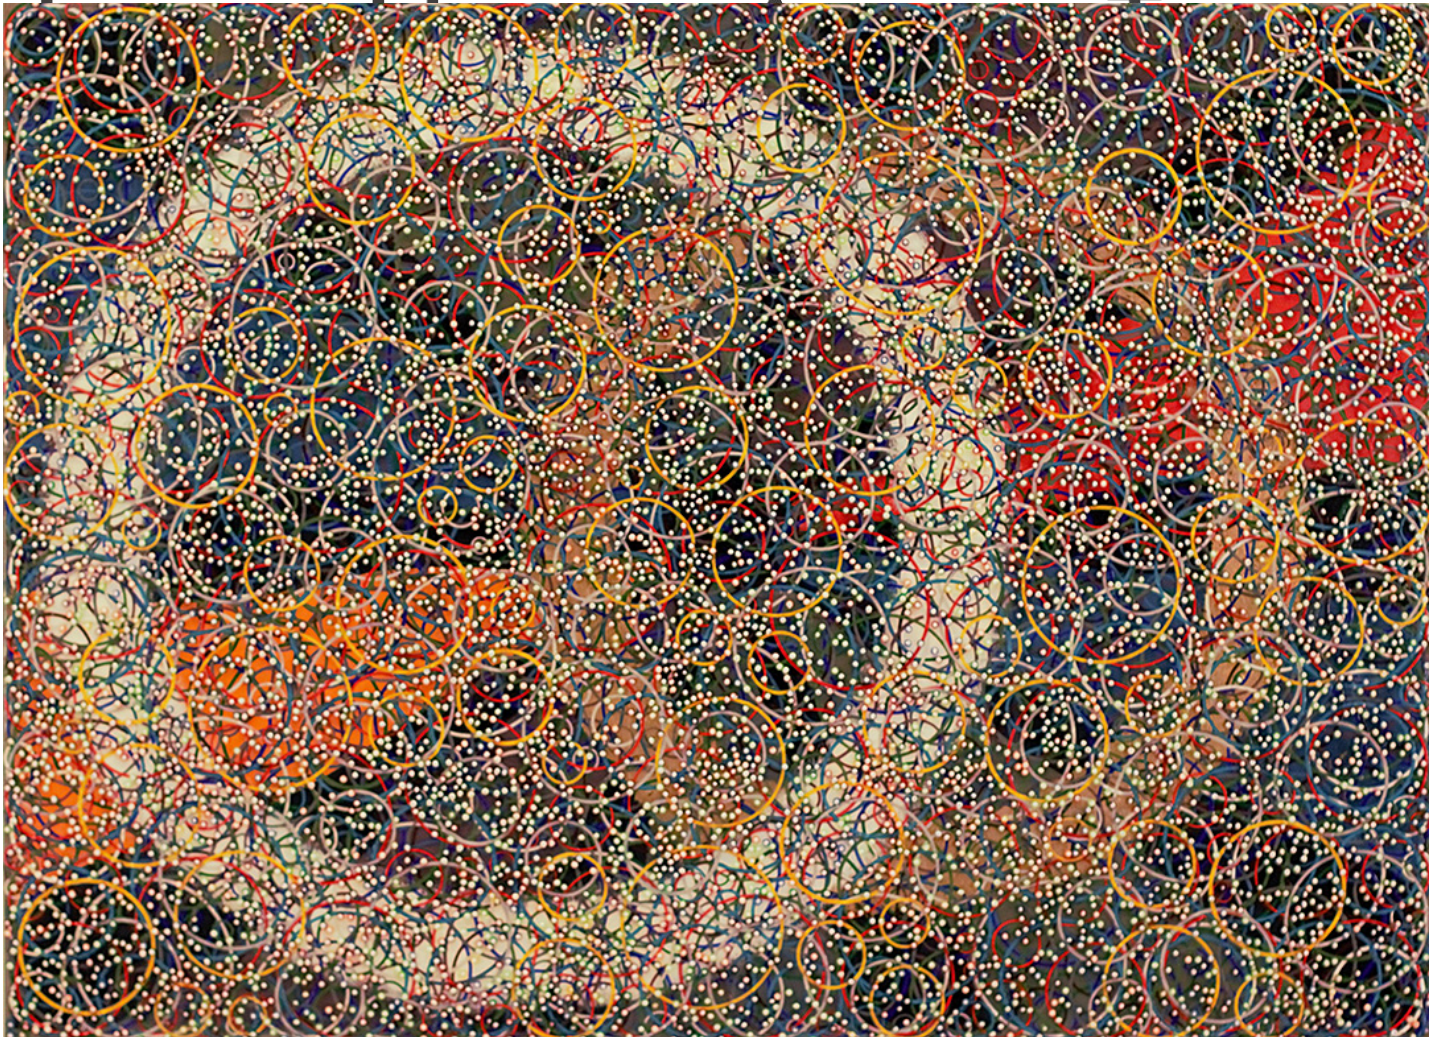

M

A

R

G

A

C

E

Nobu Fukui, *Diverse*, 2023
Mixed media on canvas mounted on panel, 35 x 48 in