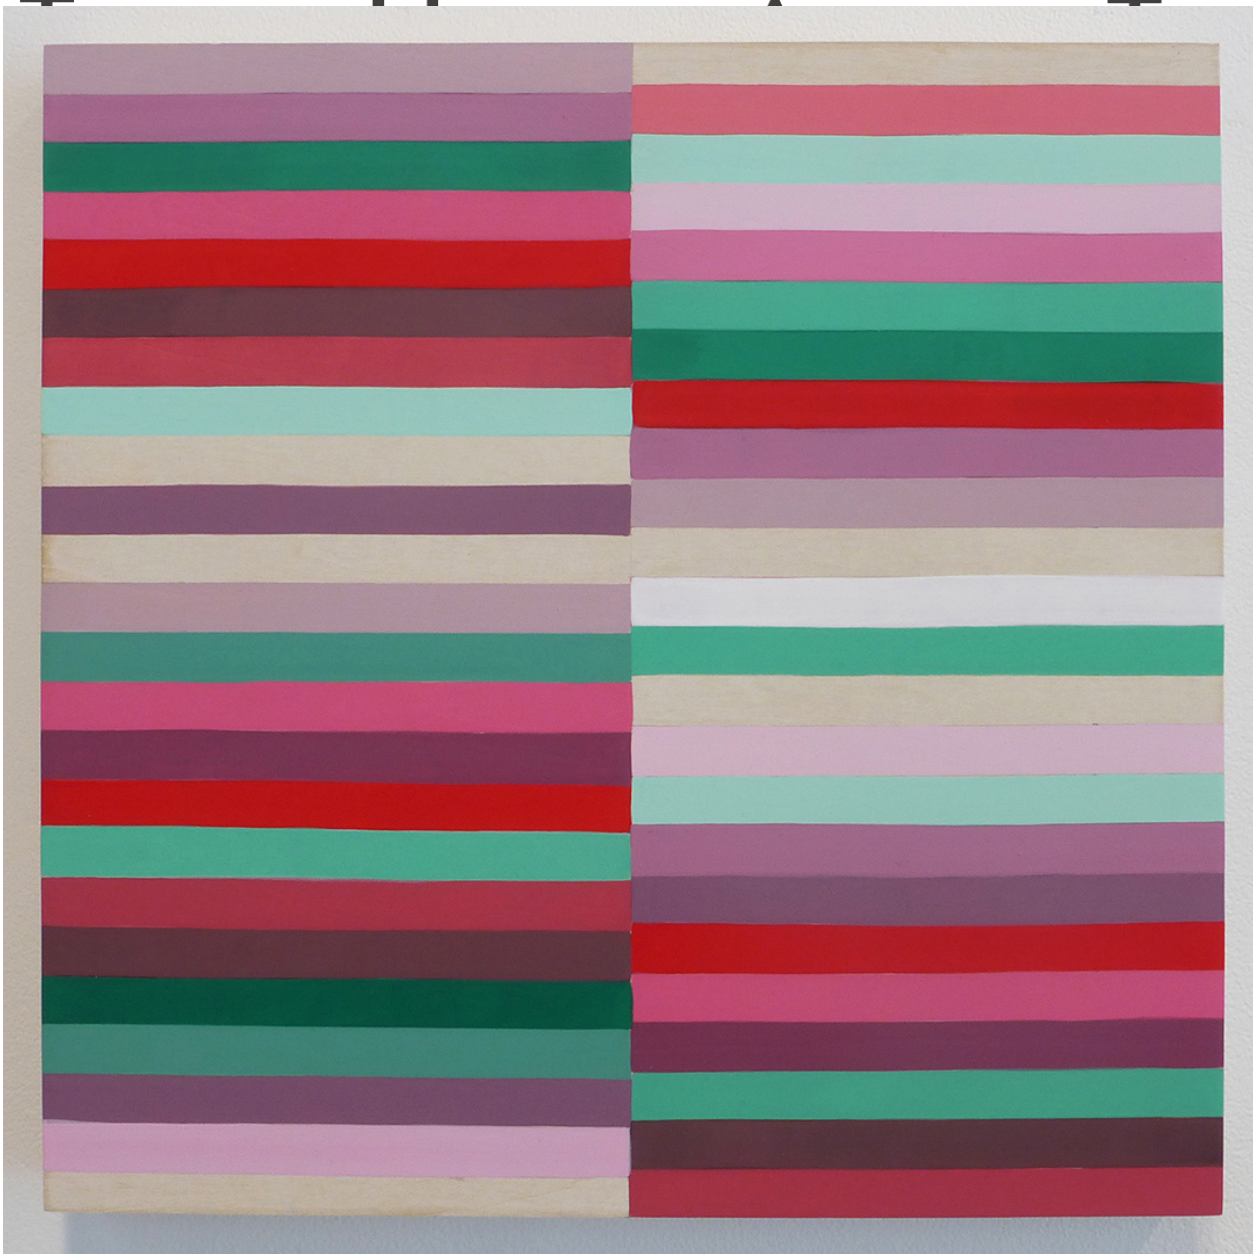

M

A

R

G

A

C

E

Cheonae Kim, *Rhapsody on the Theme of Spring 1*, 2021  
Flashe on wood, 12 x 12 inches (30.5 x 30.5 cm)