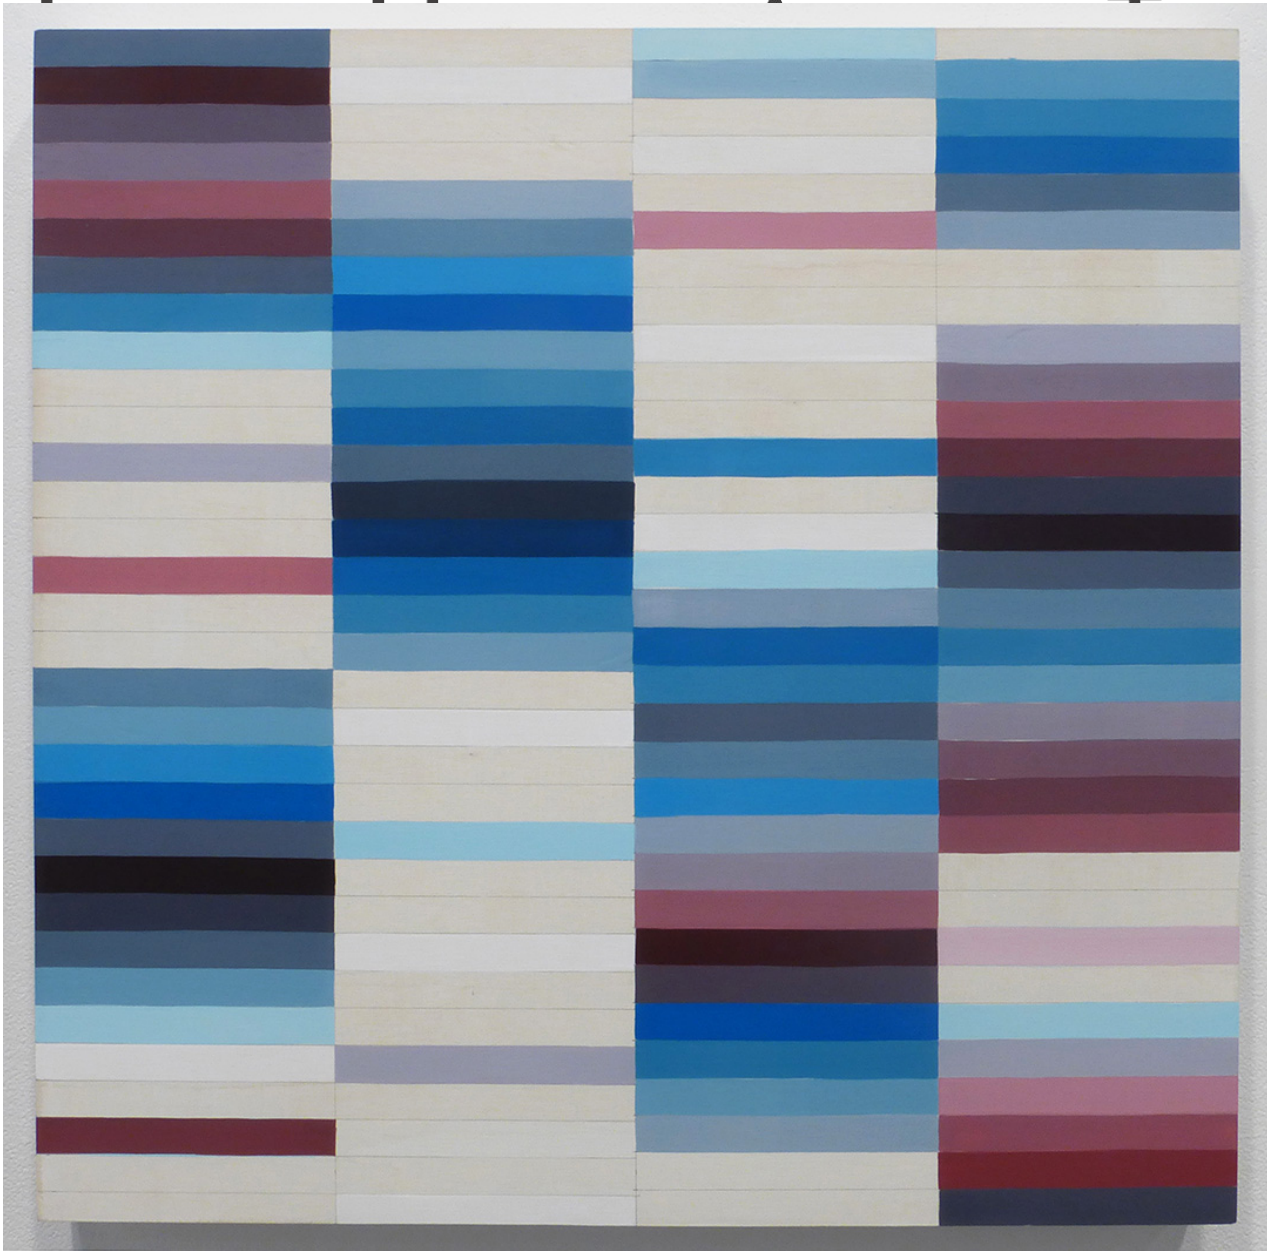

M

A

R

G

A

C

E

Cheonae Kim, *Luna's Day*, 2021  
Flashe on wood, 16 x 16 inches (15.24 x 15.24 cm)