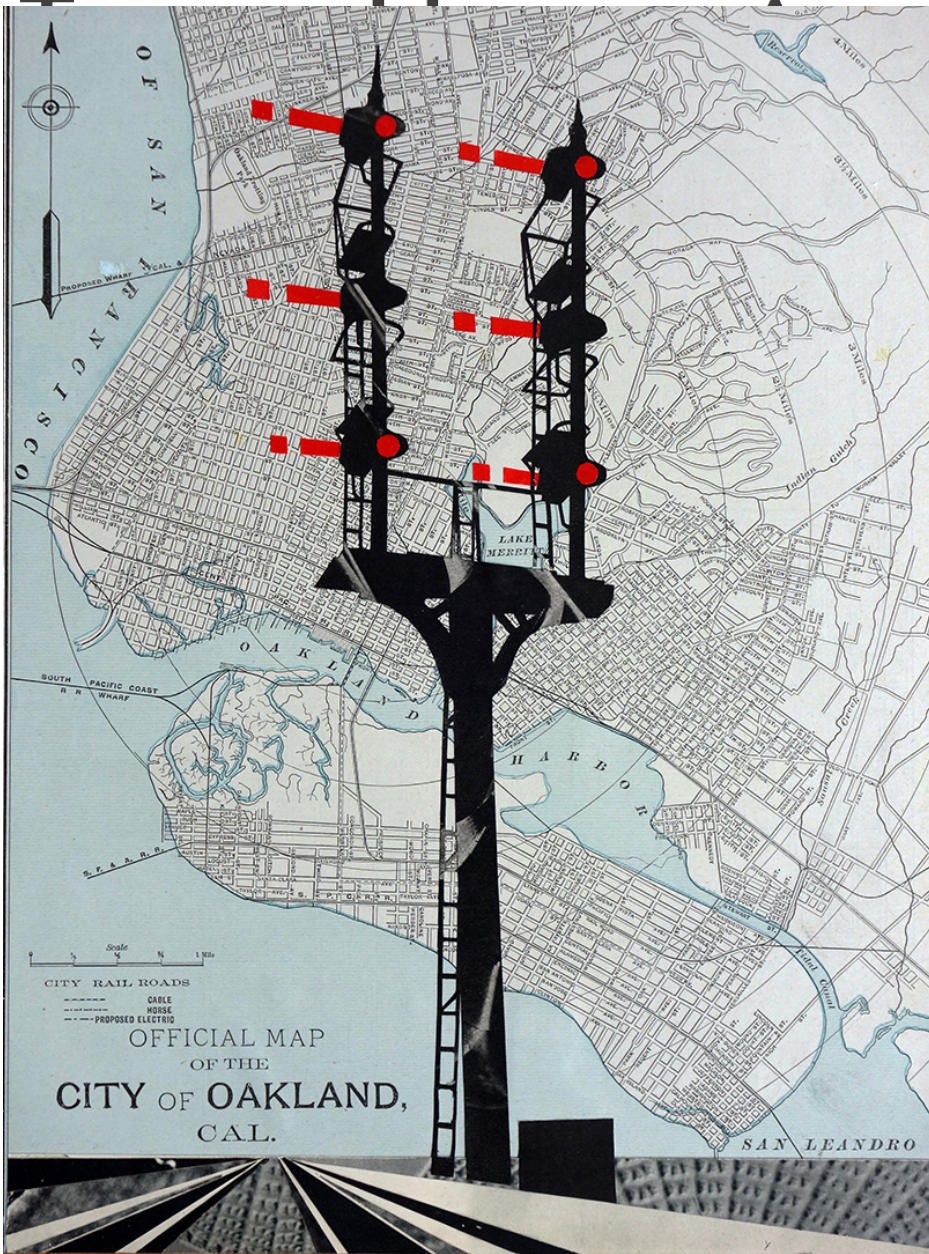

M

A

R

G

A

T

C

J

E

William Steiger, *Oakland Signals*, 2020
Collage of cut found paper, vintage map, gouache, glue,
mounted on panel, 12 x 9 inches (30.48 x 22.86 cm)