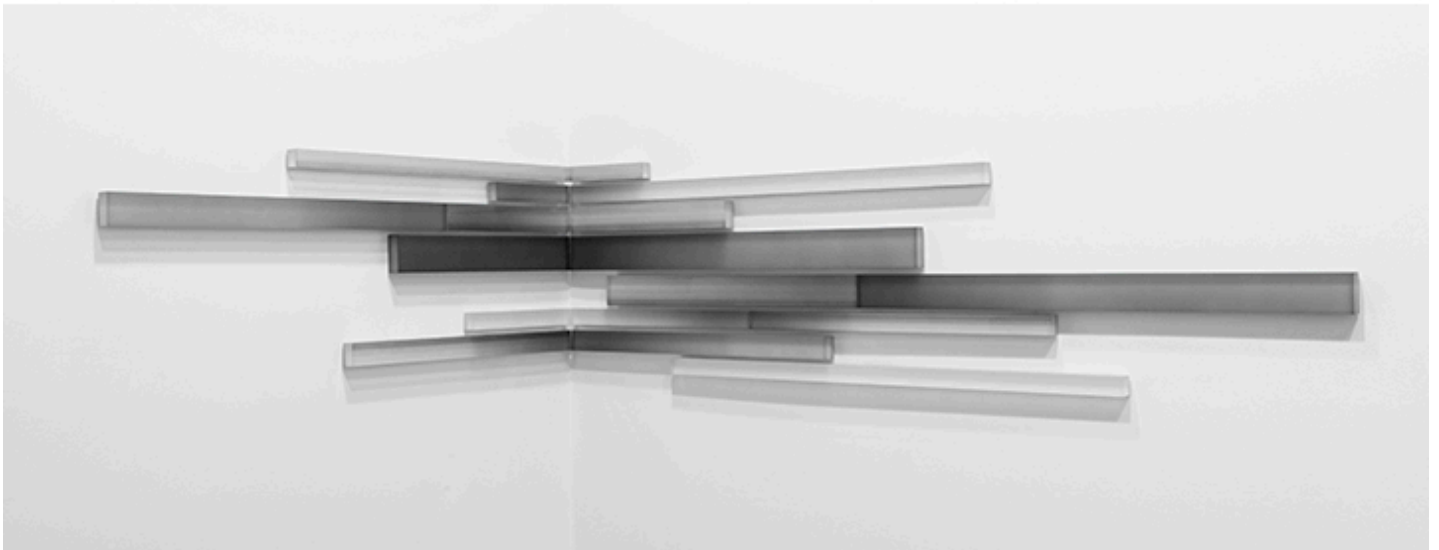

M A R G A R E T  
T H A T C H E R  
P R O J E C T S

Freddy Chandra, *Flux Density*, 2016  
Acrylic and resin on cast acrylic, 20 x 120 inches (51 x 305 cm)