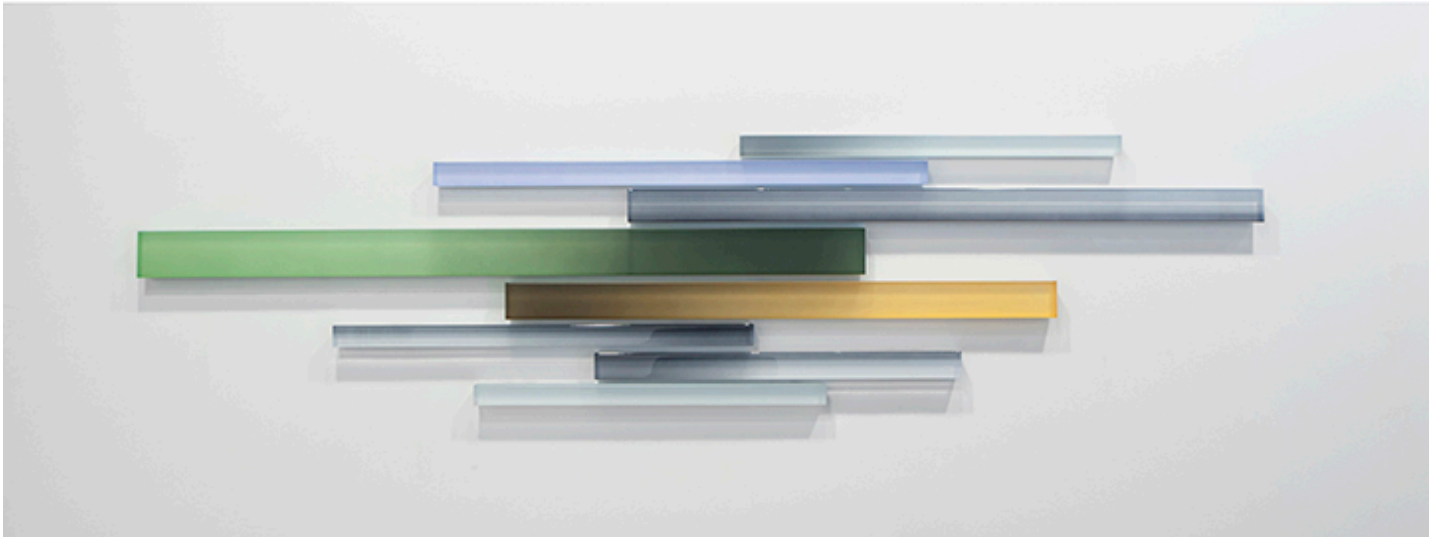

-

C

E

Freddy Chandra, *Clearing*, 2016

Acrylic and resin on cast acrylic, 20 x 84 inches (51 x 213 cm)