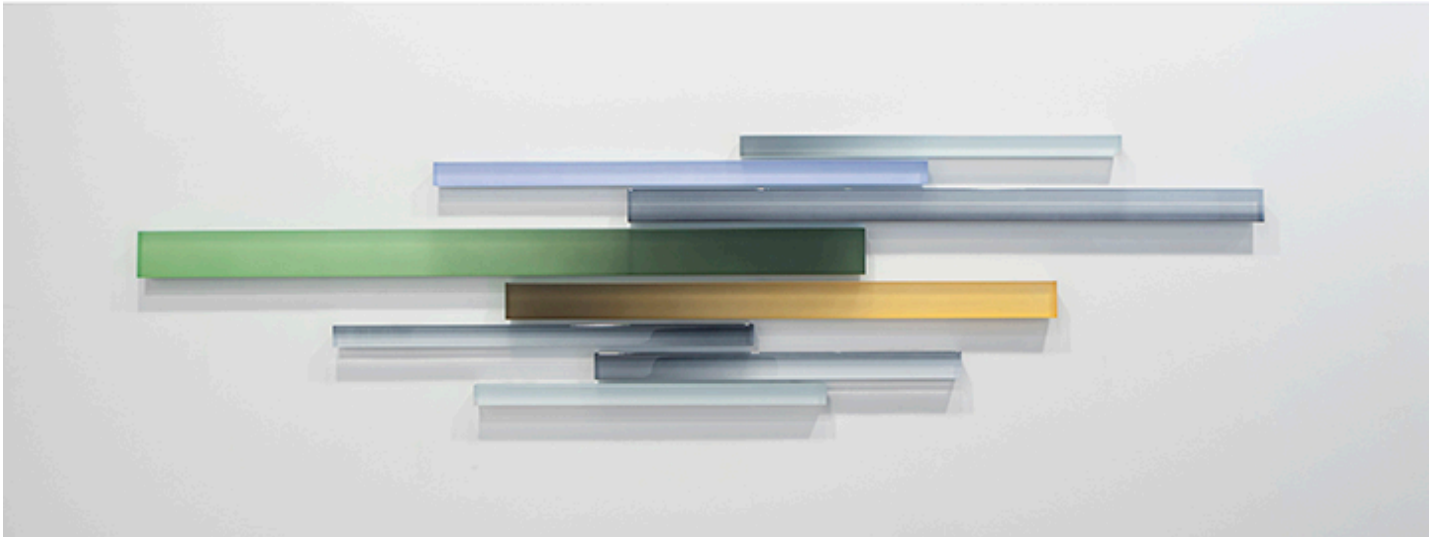

M A R G A R E T
T H A T C H E R
P R O J E C T S

Freddy Chandra, *Clearing*, 2016
Acrylic and resin on cast acrylic, 20 x 84 inches (51 x 213 cm)