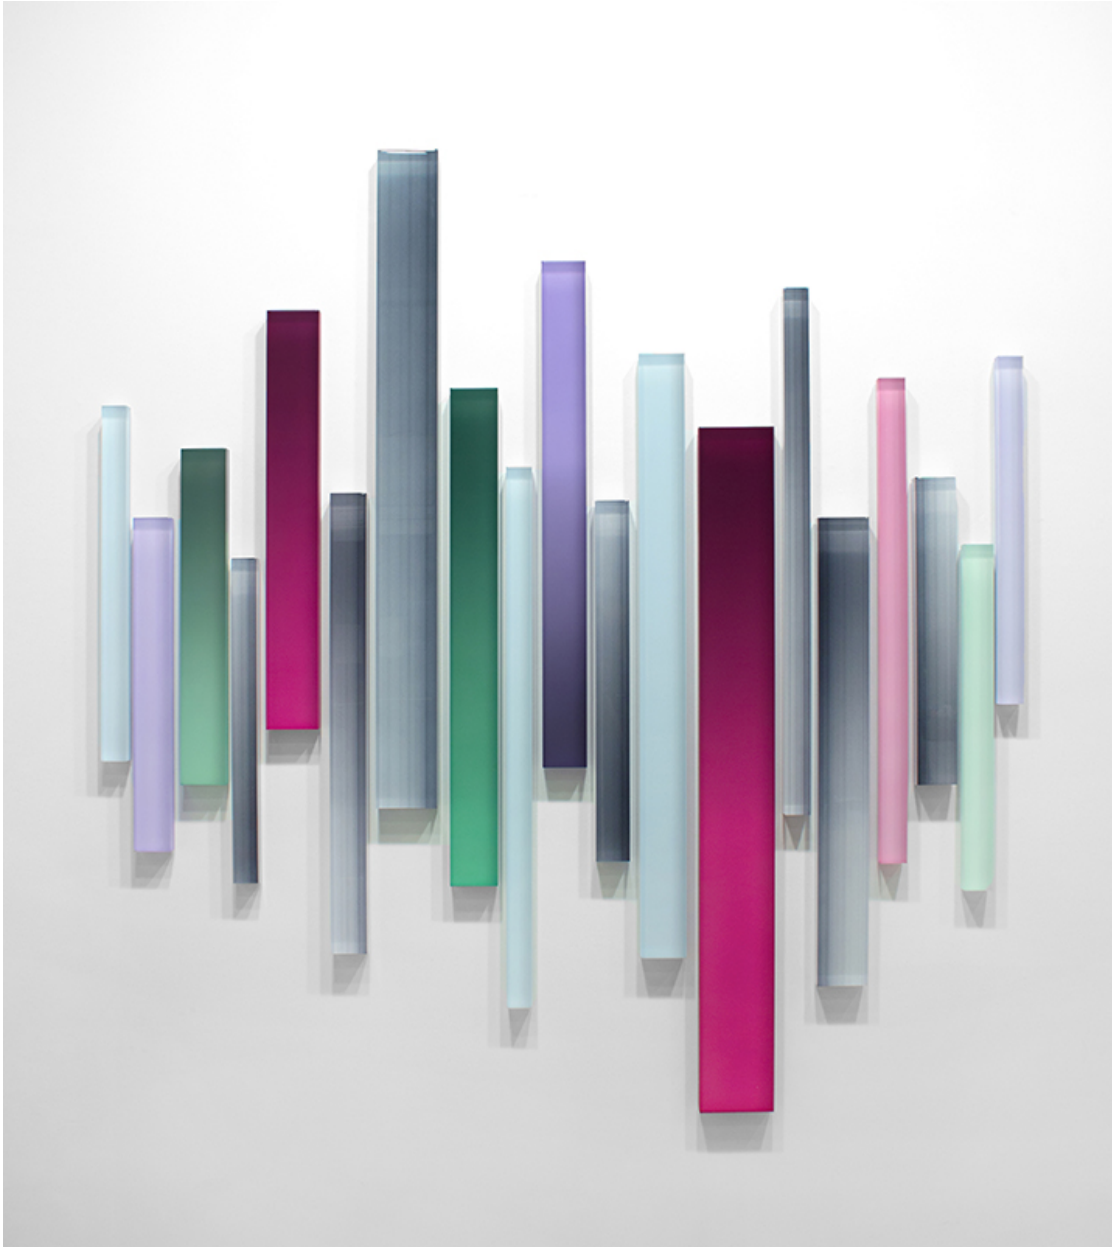

M A R G A R E T  
T H A T C H E R  
P R O J E C T S

Freddy Chandra, *Fluttermark*, 2016  
Acrylic and resin on cast acrylic, 72 x 68 inches (183 x 173 cm)