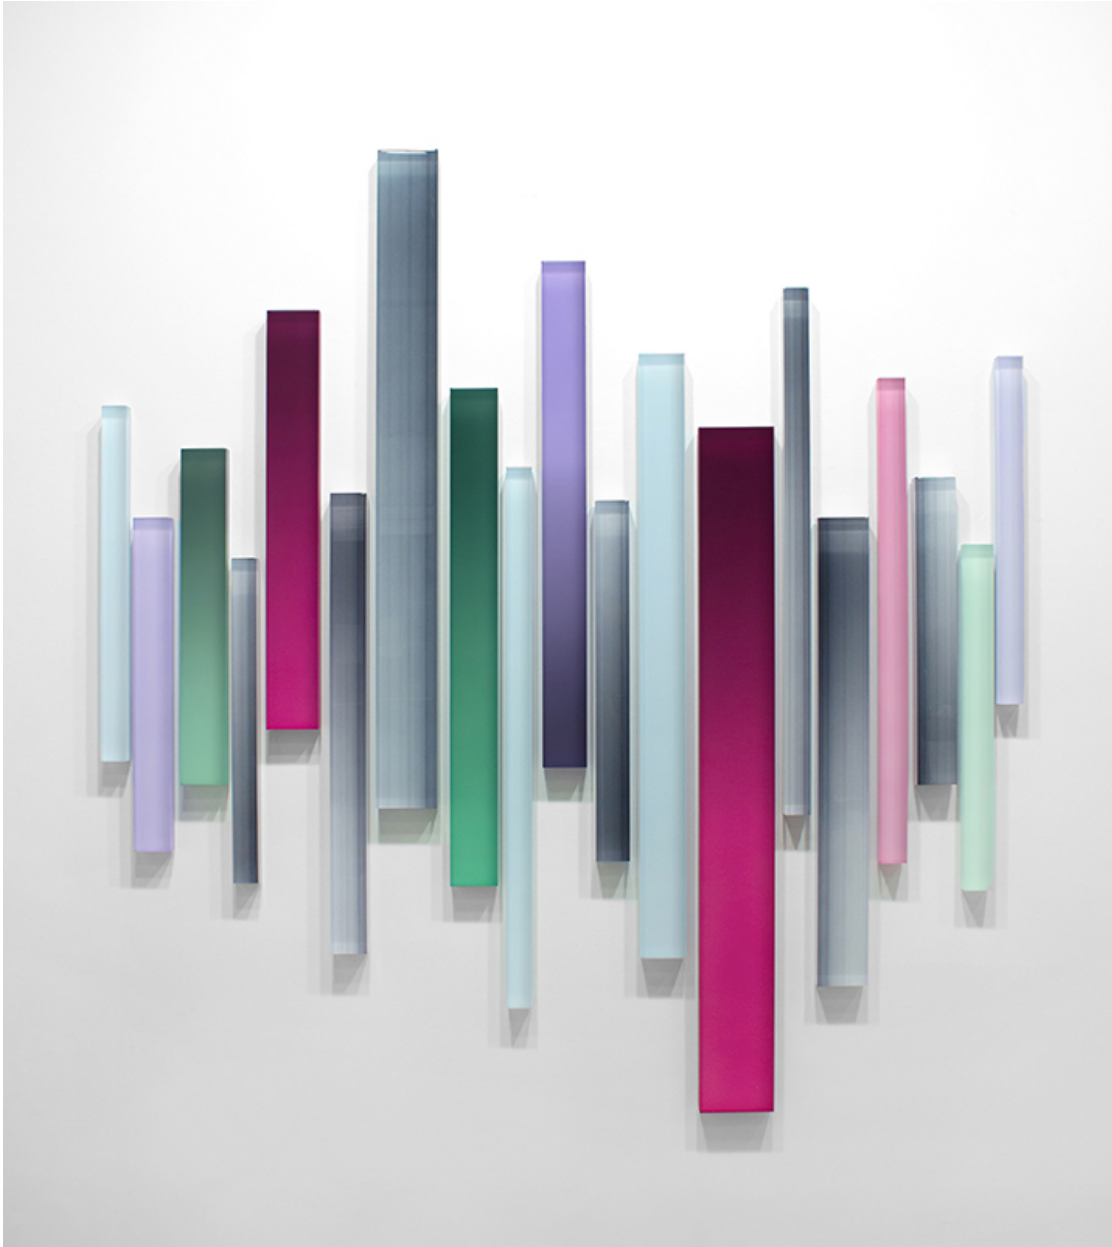

M A R G A R E T
T H A T C H E R
P R O J E C T S

Freddy Chandra, *Fluttermark*, 2016
Acrylic and resin on cast acrylic, 72 x 68 inches (183 x 173 cm)