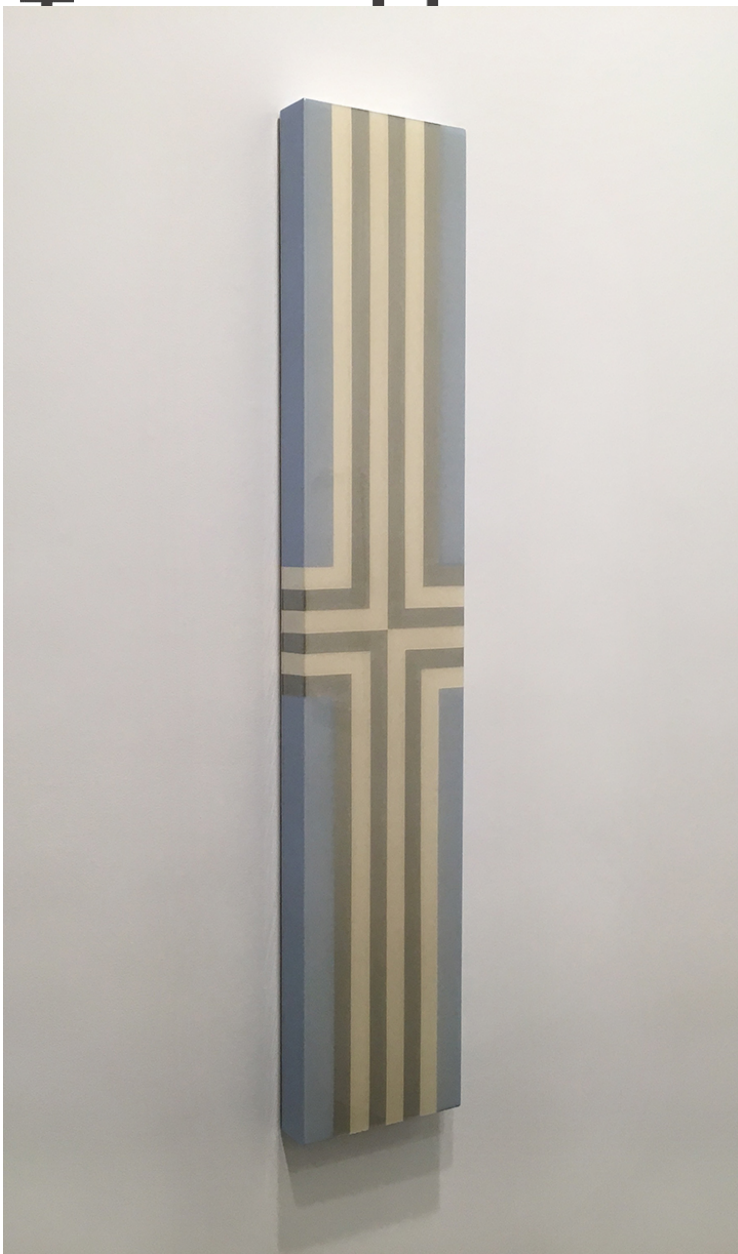

M

A

R

G

A

A

T

C

O

J

E

Heidi Spector, *You Bring Me Closer To God*,
2014
Liquitex with resin on birch panel, 48 x 9 inches
(122 x 23 cm)