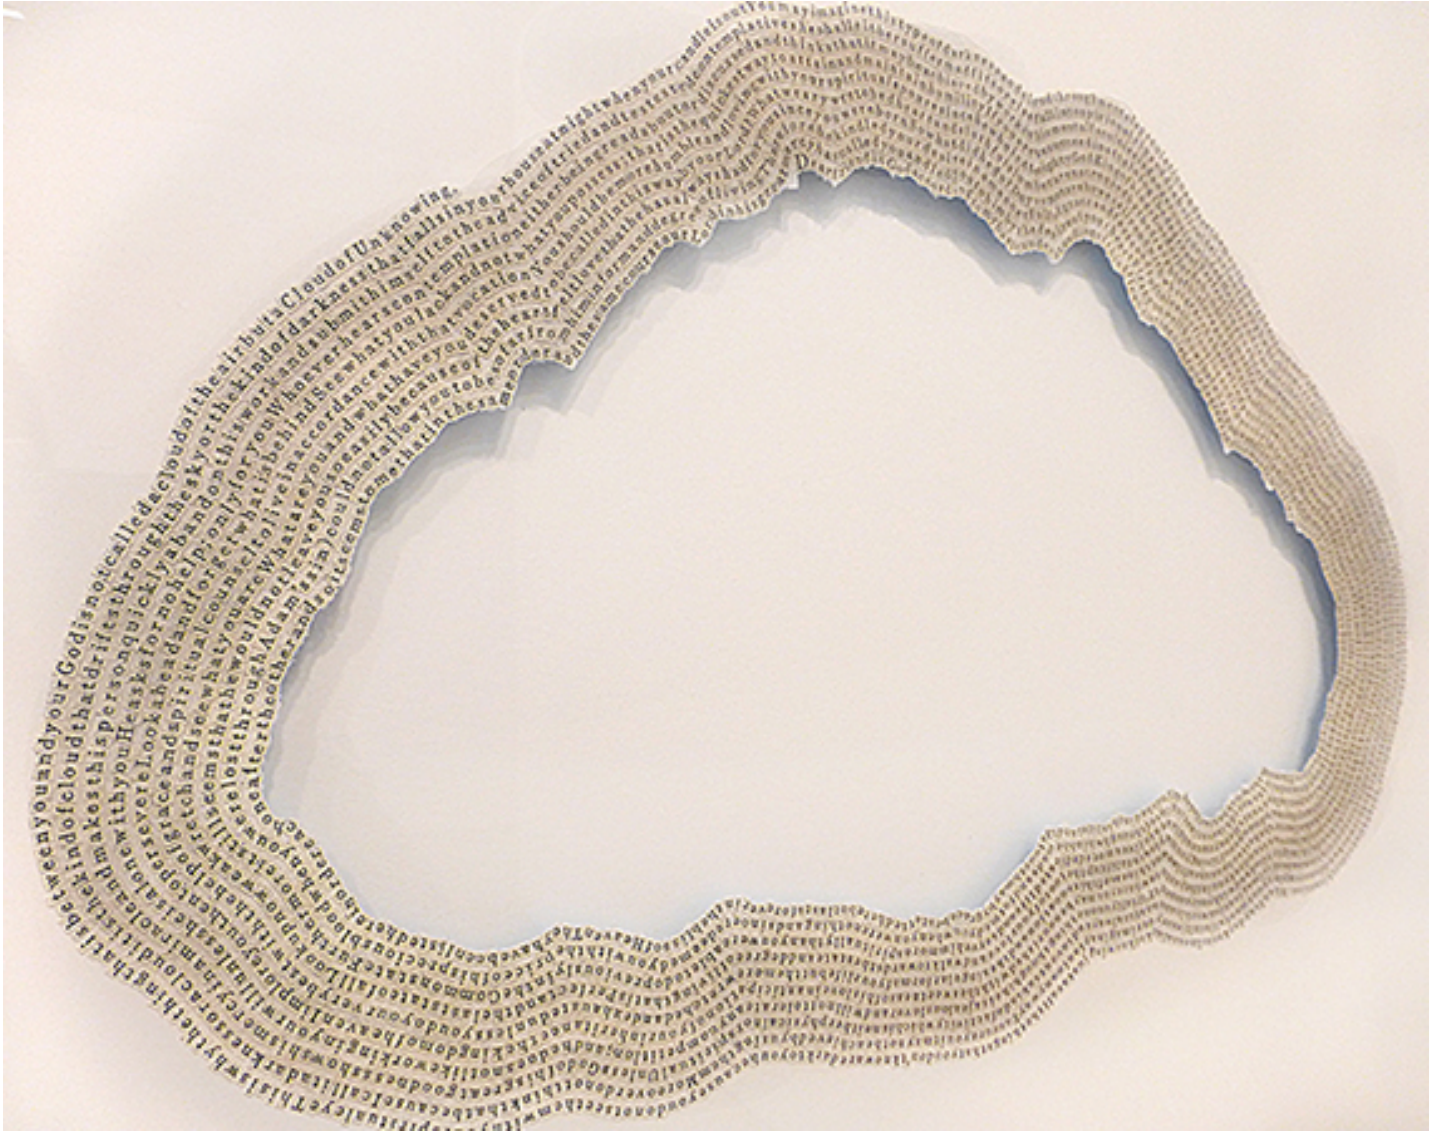

M A R G A R E T
T H A T C H E R
P R O J E C T S

Meg Hitchcock, *The Cloud of Unknowing*, 2015
Framed: 25.5 x 26.25 inches (64.8x 66.7 cm)