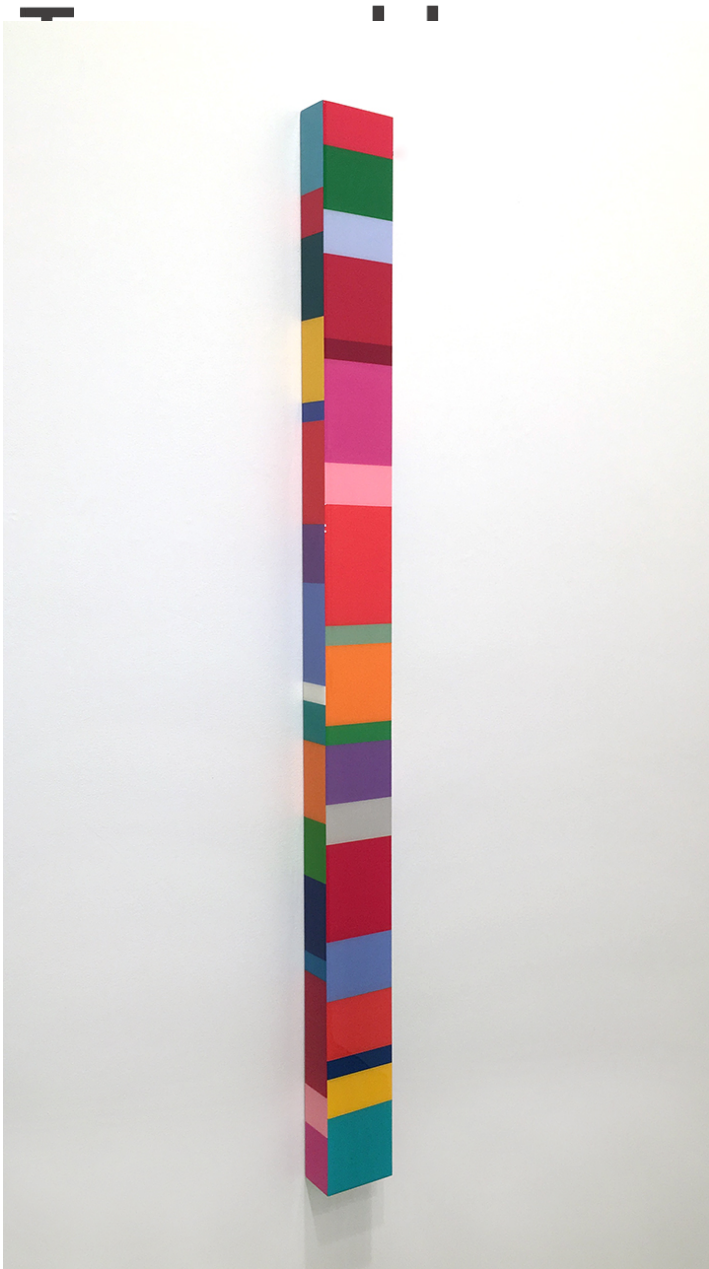

M

A

R

G

A

A

T

C

O

J

E

Heidi Spector, *Cakewalk*, 2015
Liquitex with resin on birch panel, 52 x 4
inches (137 x 10 cm)
Sold