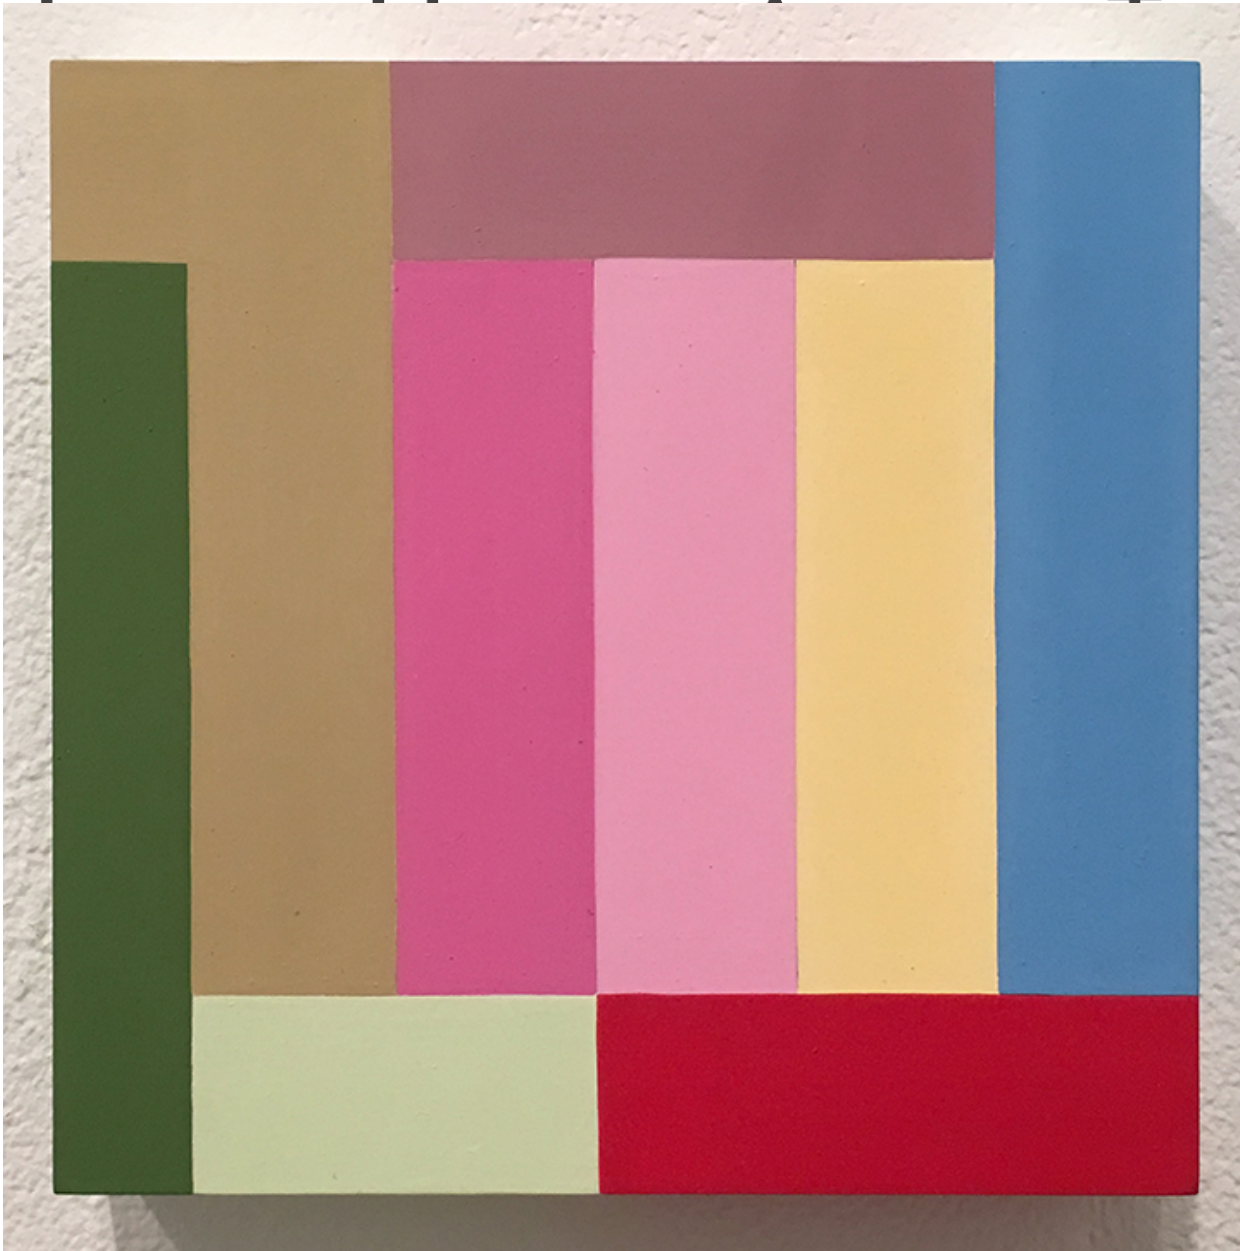

M

A

R

G

A

C

E

Cheonae Kim, *Annus Mirabilis*, 2003  
Flashe on wood, 5 x 5 x 1 inches (12.7 x12.7 x 2.5 cm)