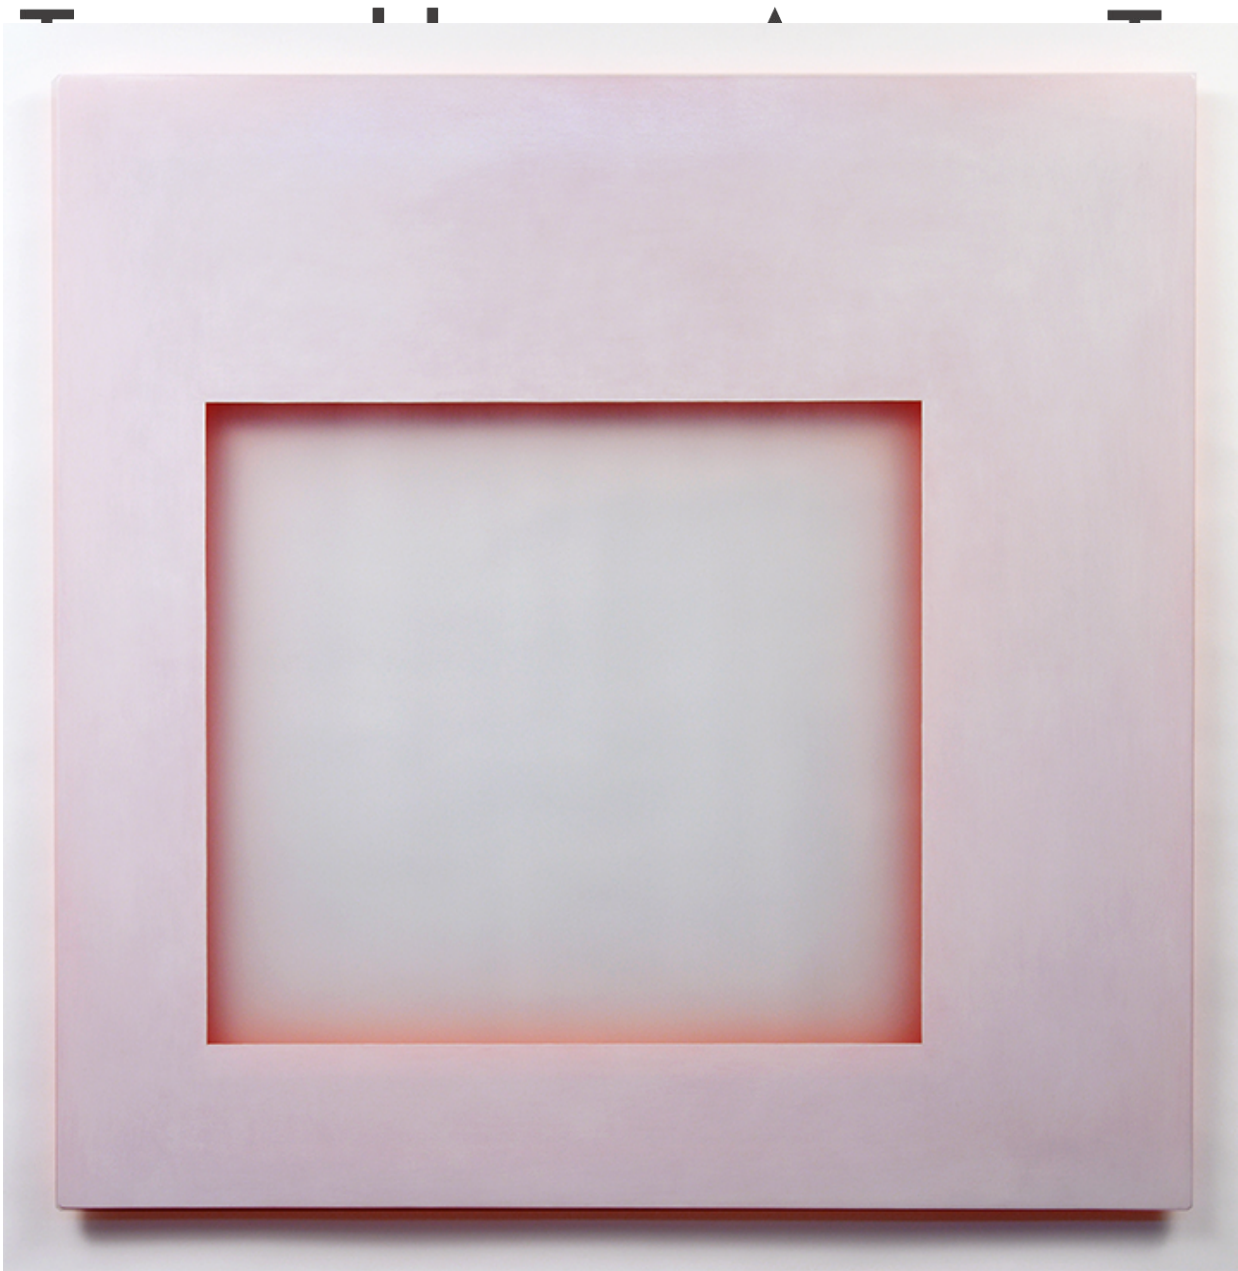

M

A

R

G

A

C

E

Kevin Finklea, *White Room #10*, 2016  
Acrylic on acrylic panel, 30 x 30 x 1/4 inches (76 x 76 x 0.6 cm)