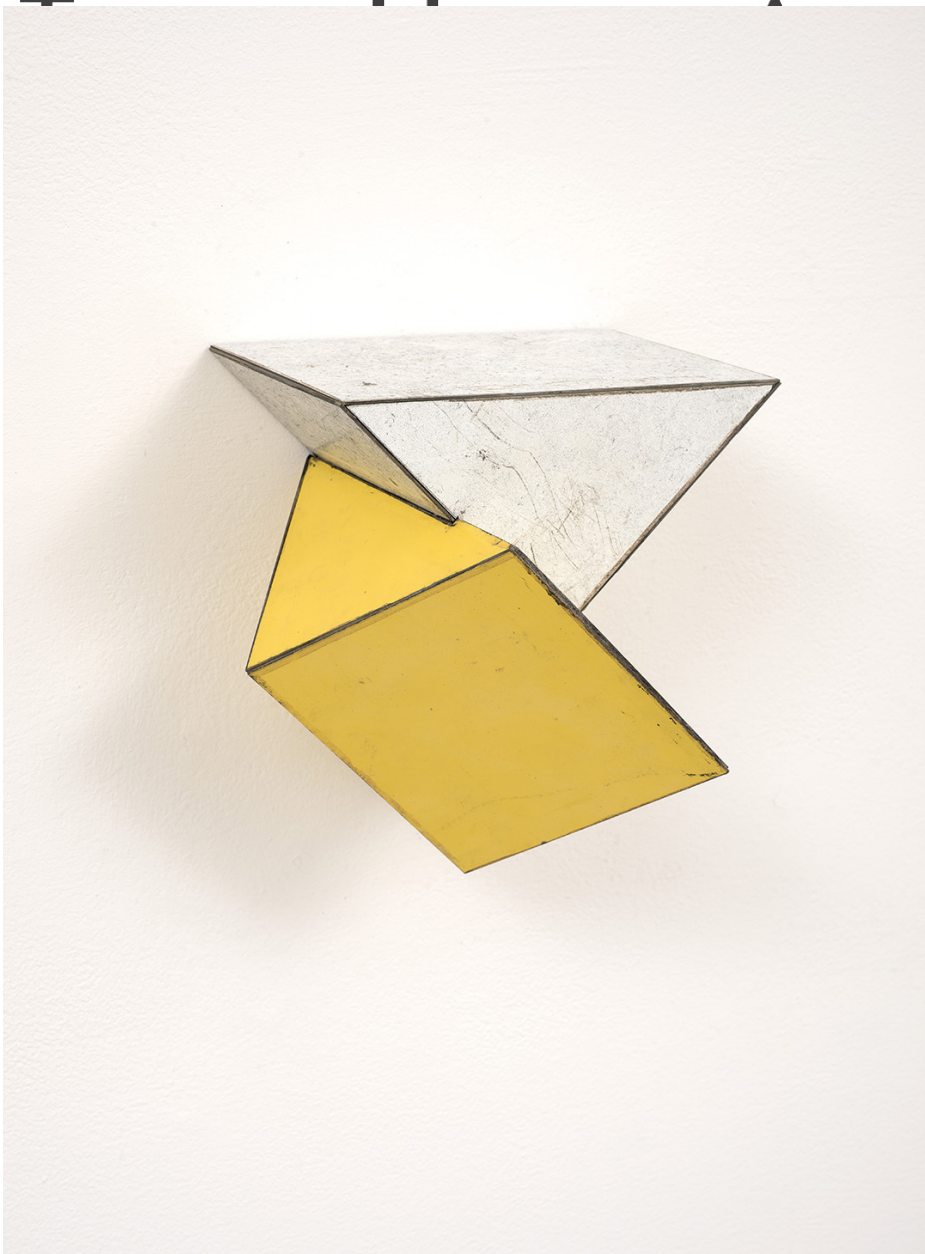

M

A

R

G

A

T

C

J

E

Ted Larsen, *Final Version*, 2015
Salvage Steel, Marine-grade Plywood, Silicone, Vulcanized
Rubber, Chemicals, Hardware, 6.25 x 6.25 x 6.25 inches (16 x
16 x 16 cm)
Sold