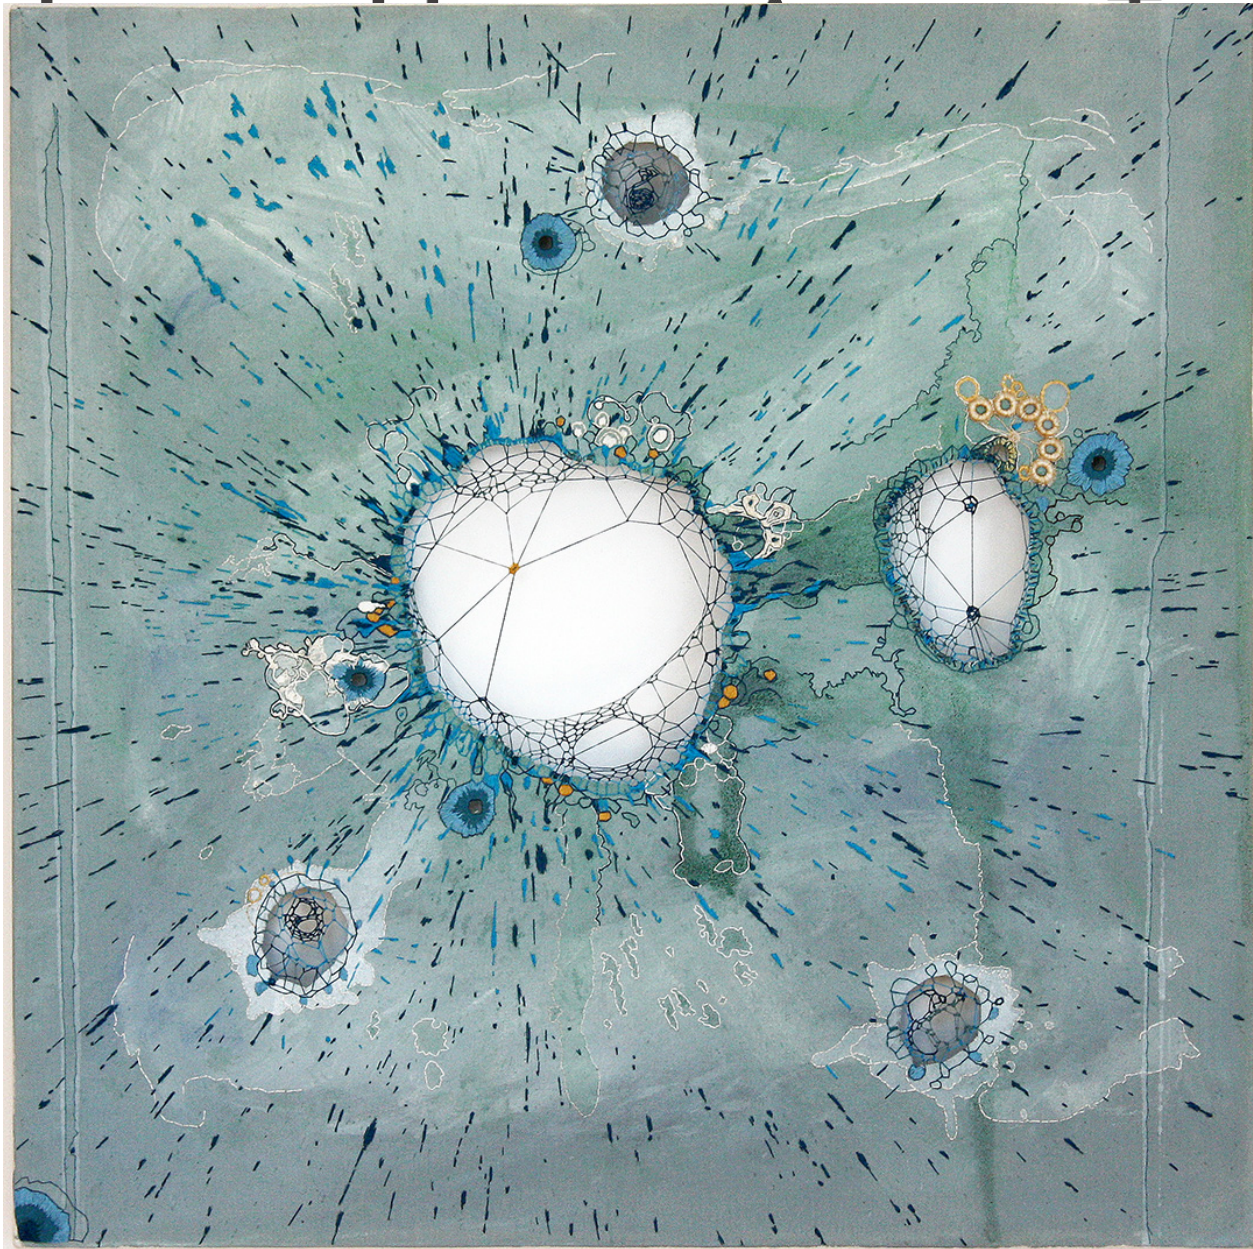

M

A

R

G

A

C

E

Nava Lubelski, *Epic*, 2010  
Thread on stained canvas, 24 x 24 inches (61 x 61 cm)