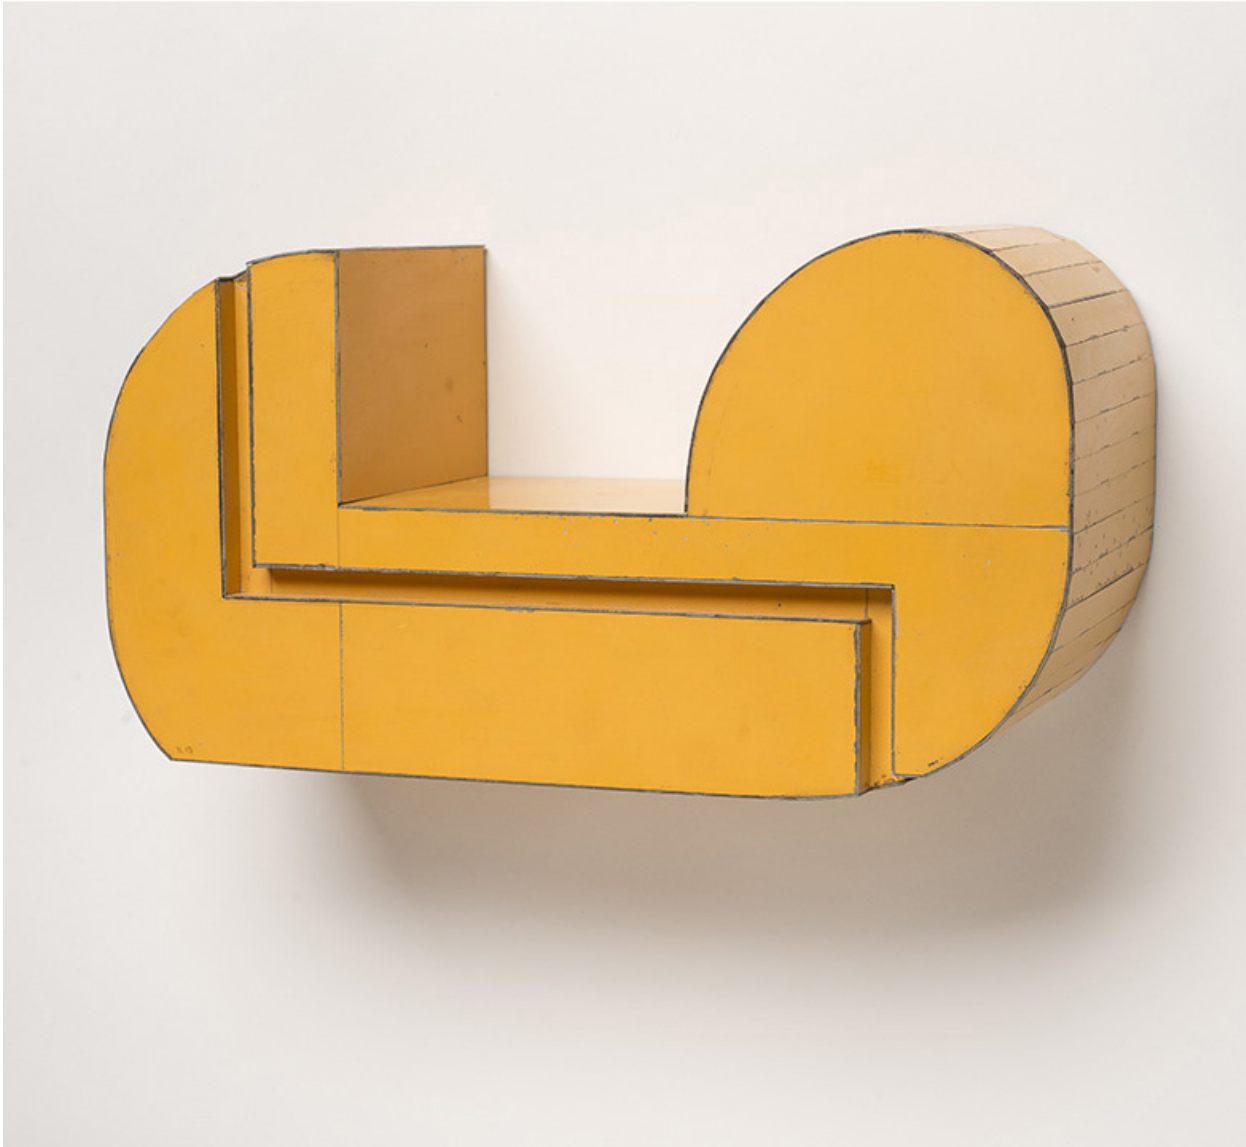

—

C

E

Ted Larsen, *Straight Curve*, 2015  
Salvage Steel, Marine-grade Plywood, Silicone, Vulcanized Rubber, Chemicals,  
Hardware, 7 x 13.5 x 5 inches (18 x 34 x 13 cm)