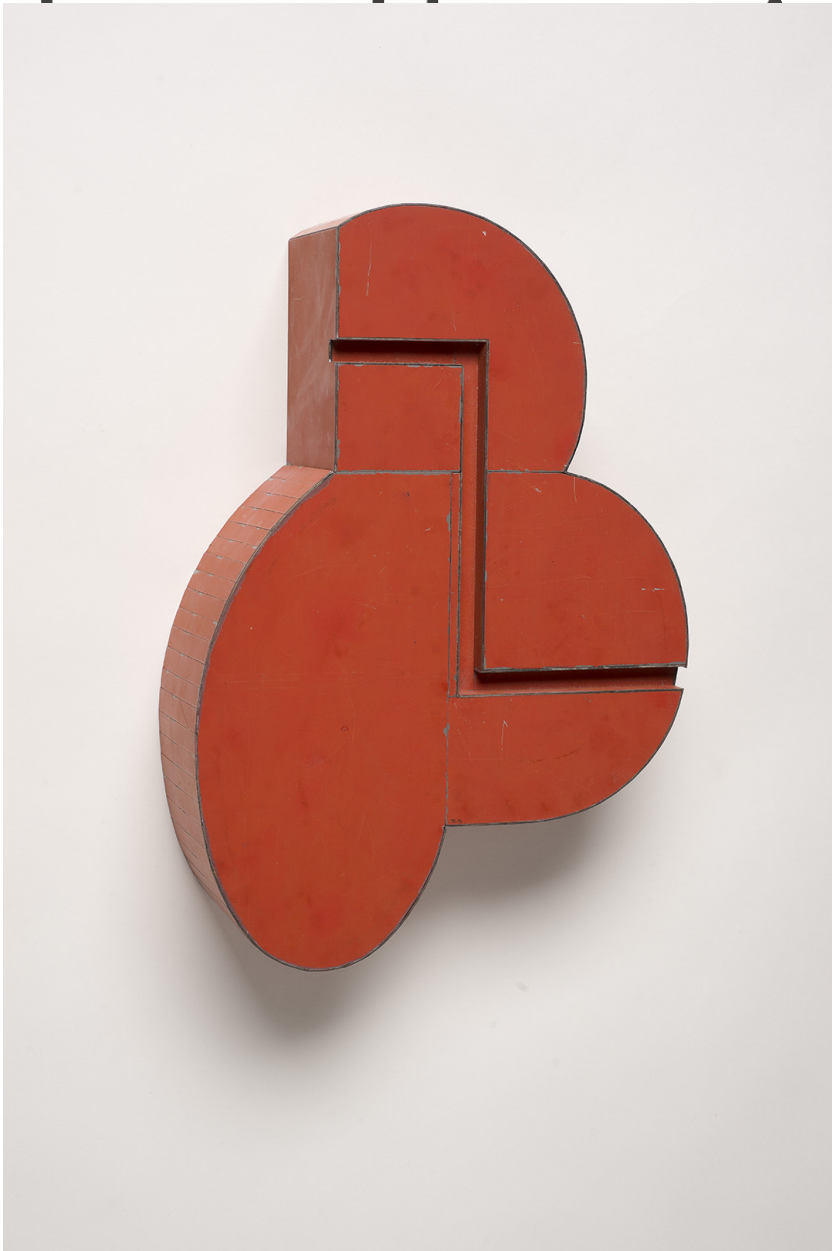

E

Ted Larsen, *Round Corner*, 2015
Salvage Steel, Marine-grade Plywood, Silicone,
Vulcanized Rubber, Chemicals, Hardware, 14.5 x 9.75
x 4 inches (37 x 25 x 10 cm)
Sold