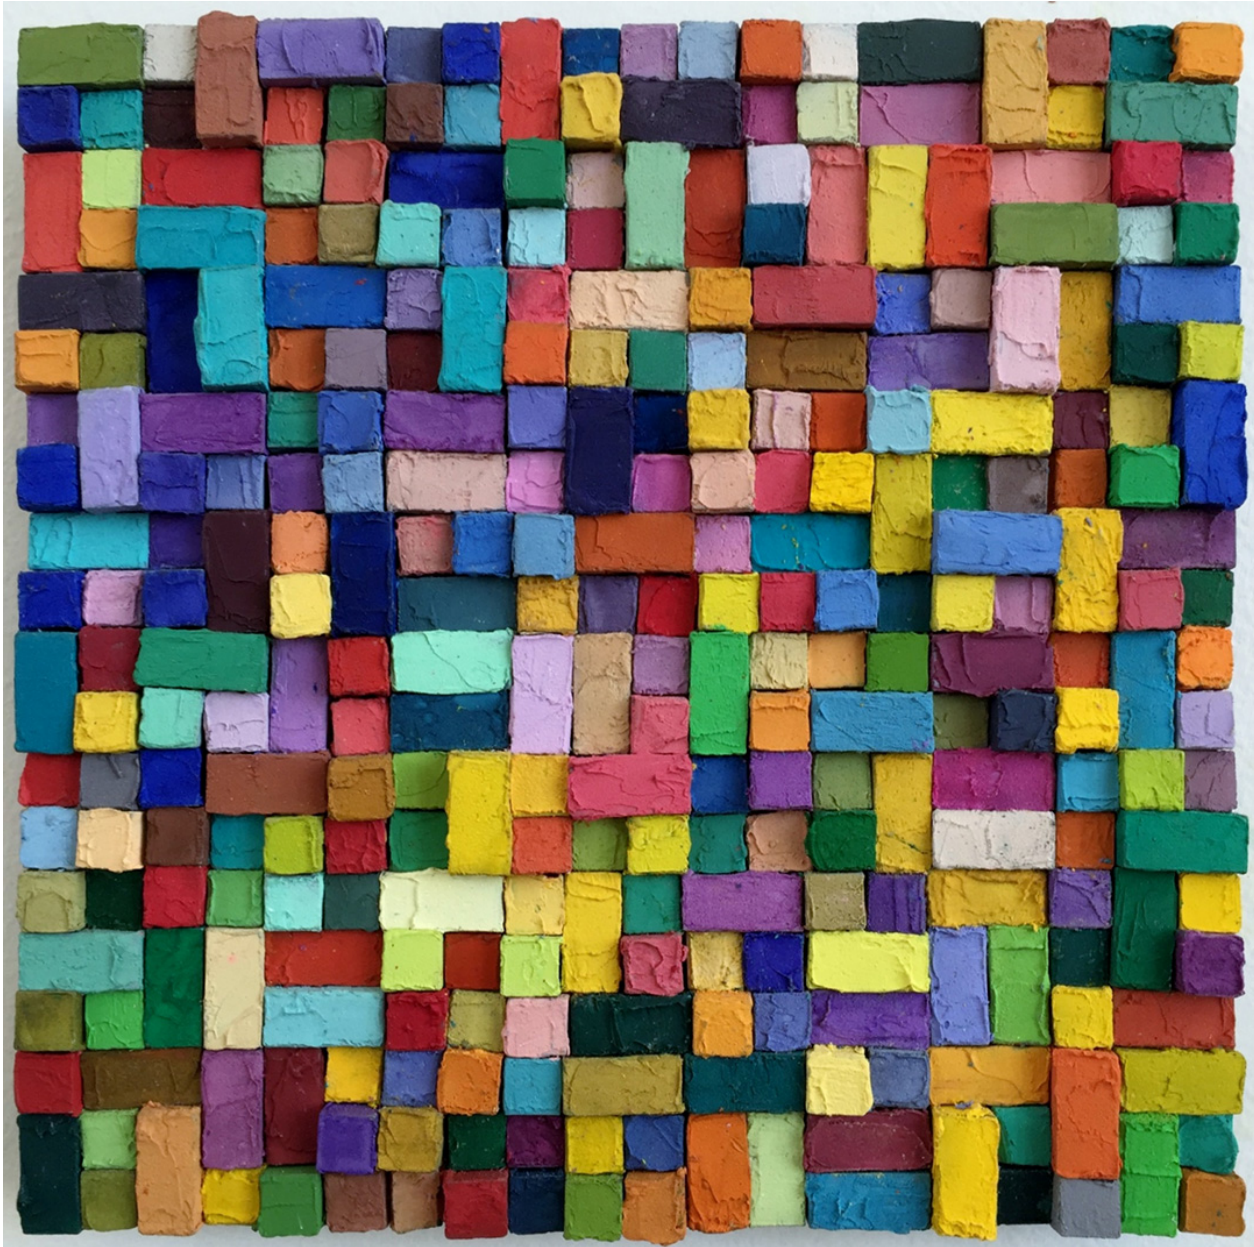

M A R G A R E T  
T H A T C H E R  
P R O J E C T S

Carlos Estrada-Vega, *Jaida*, 2015  
Wax, limestone dust, oil, olepasta and pigments on wood, 8 x 8 inches (21 x 21 cm)