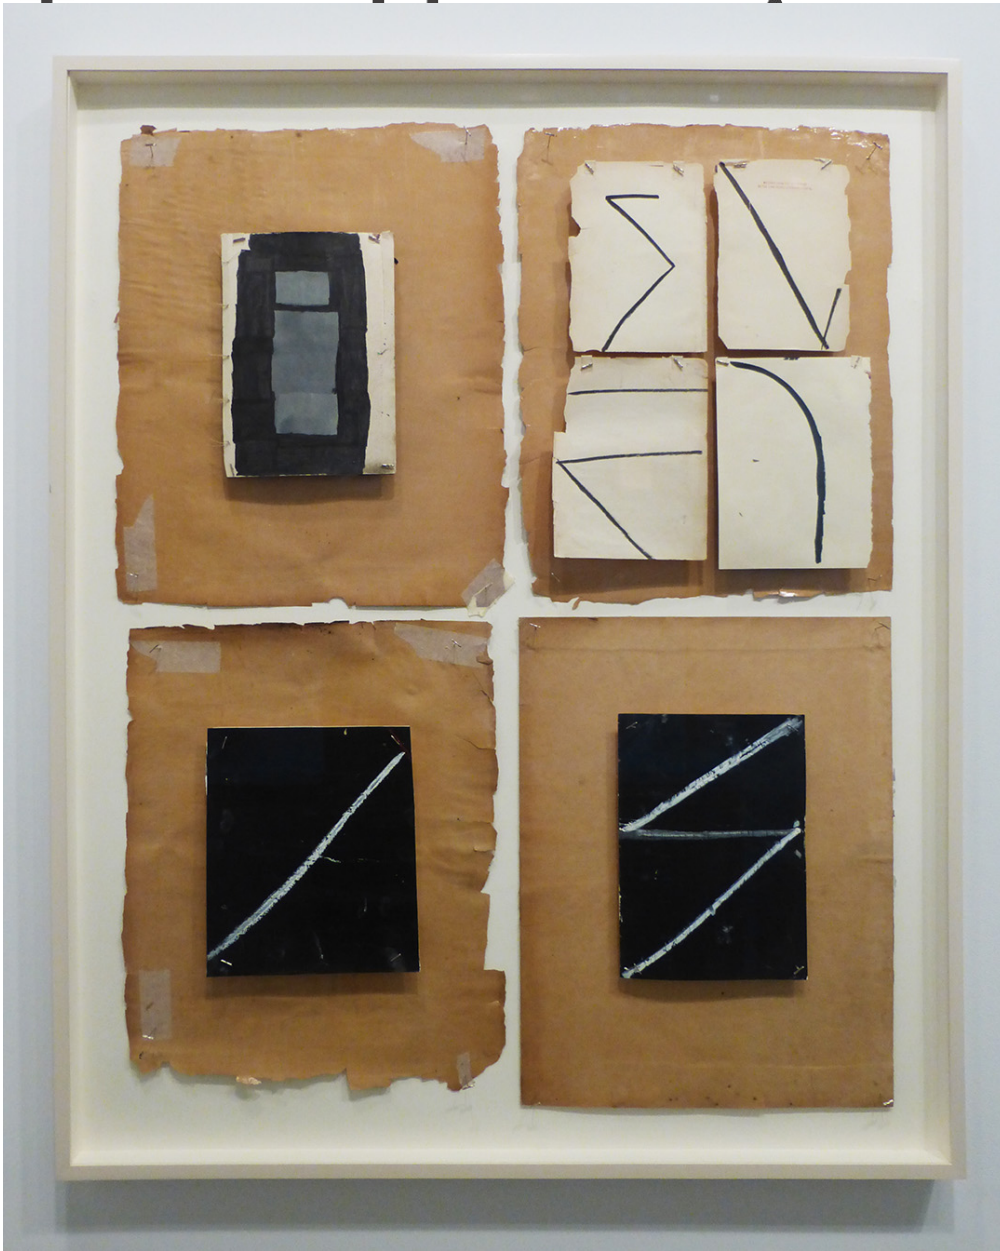

E

Nan Swid, *Black Four*, 2011-2012
Mixed media on paper, Framed: 49.25 x 40.5 inches (125 x 103
cm)