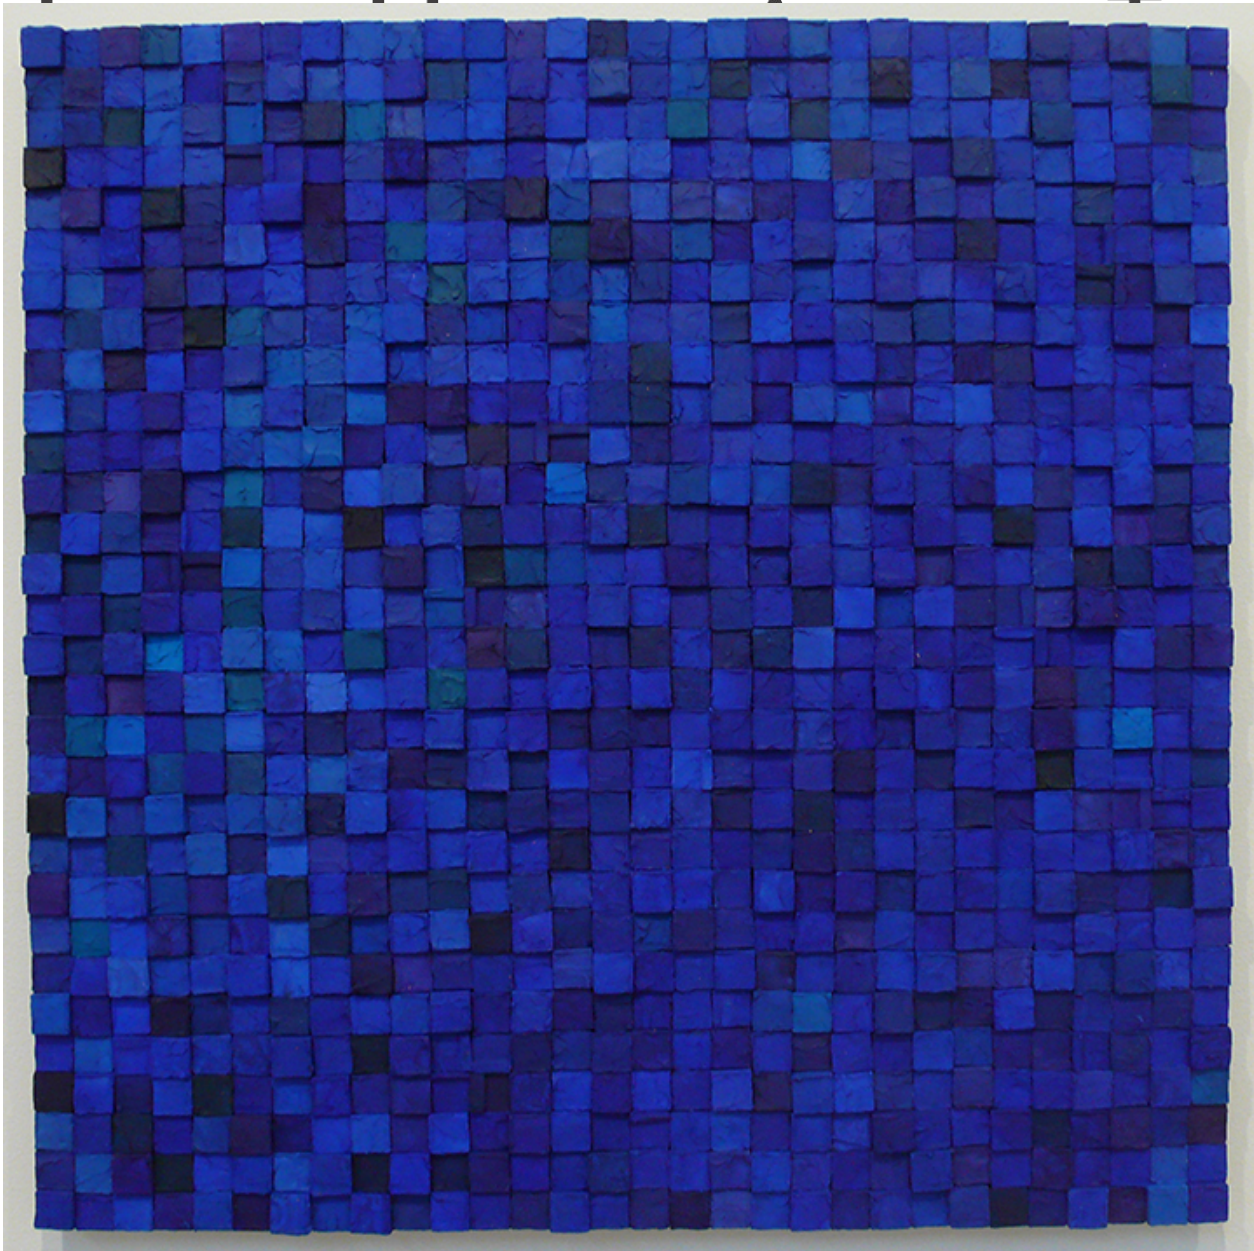

M

A

R

G

A

C

E

Carlos Estrada-Vega, *Maria*, 2008  
Oleopasto, wax, pigment, oil and limestone on canvas, 24 x 24 inches (61 x 61 cm)