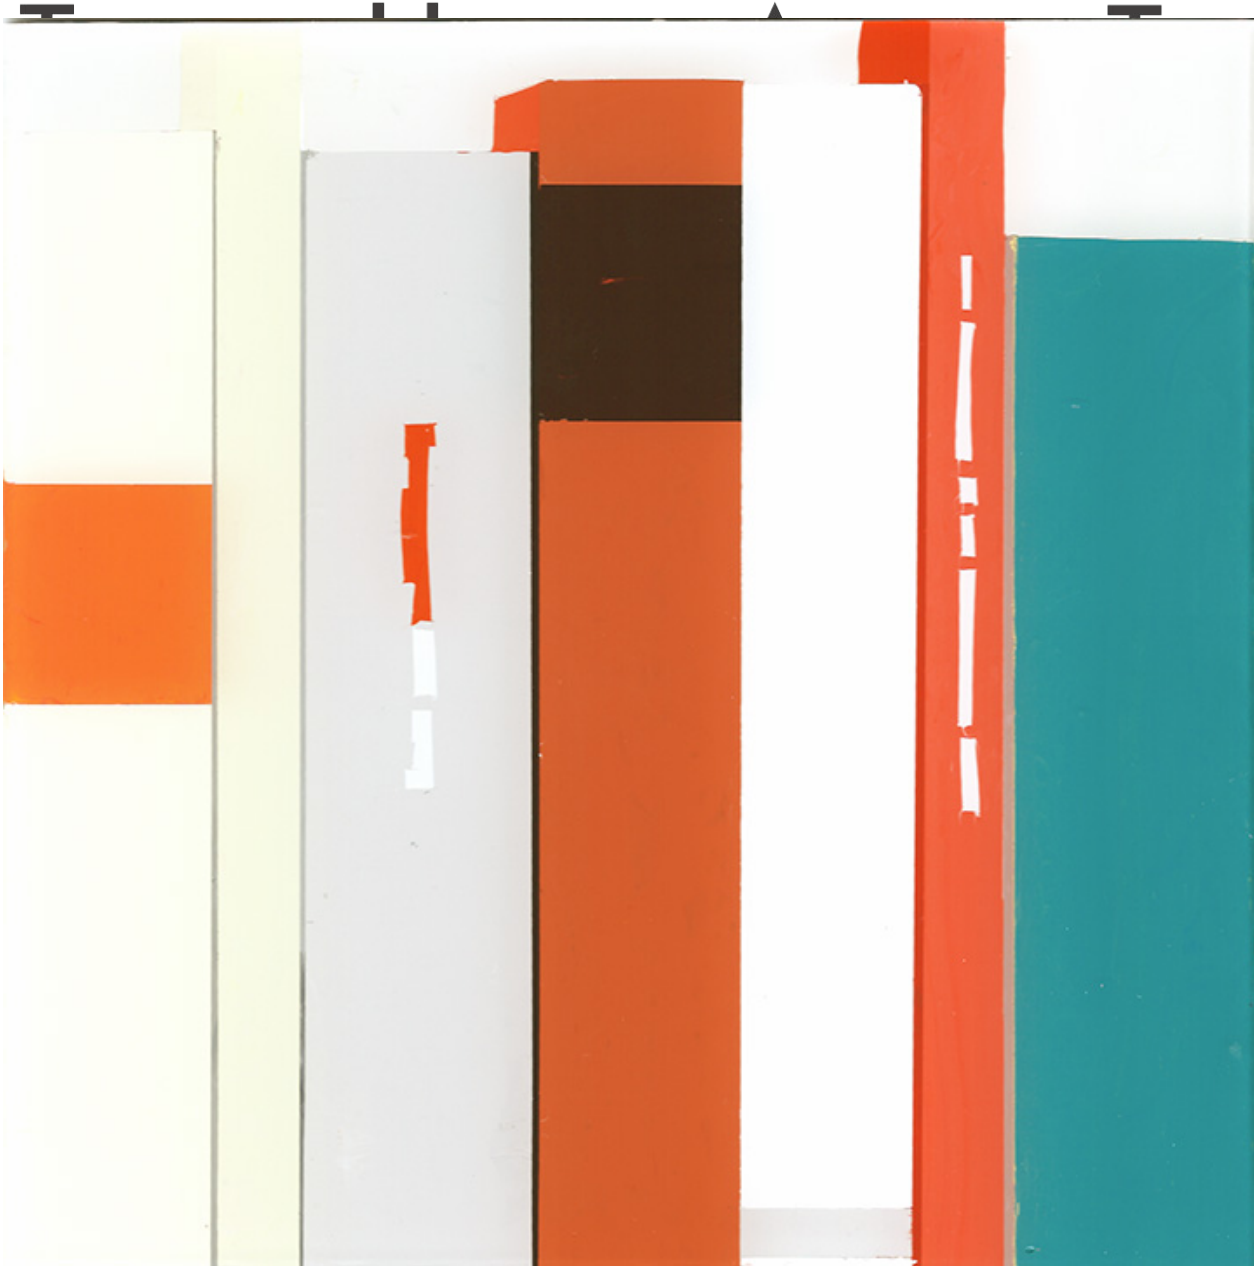

M

A

R

G

A

C

E

Maria Park, *Bookcase 15*, 2014  
Acrylic on Plexiglas on wall mounted shelving, 7 x 7 inches (18 x 18 cm)