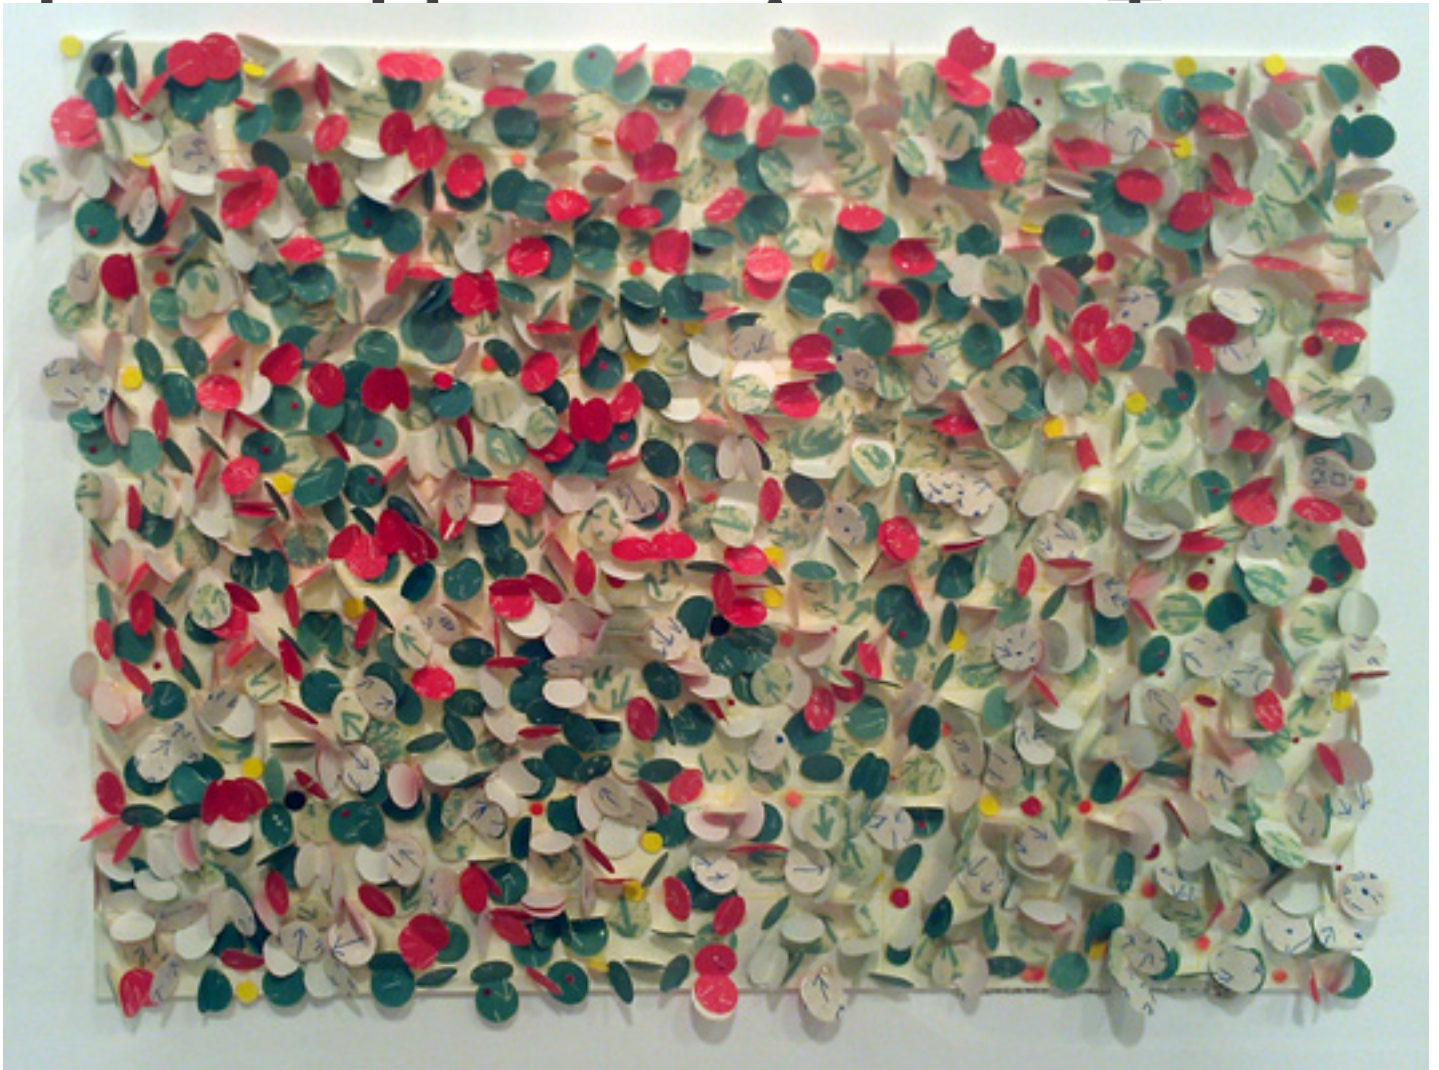

M

A

R

G

A

C
E

Howard Pindell, *Untitled no. 35*, 2004
Etching, punched papers, watercolor, thread, 15 x 18 x 2 inches (37.5 x 45 x 5 cm)