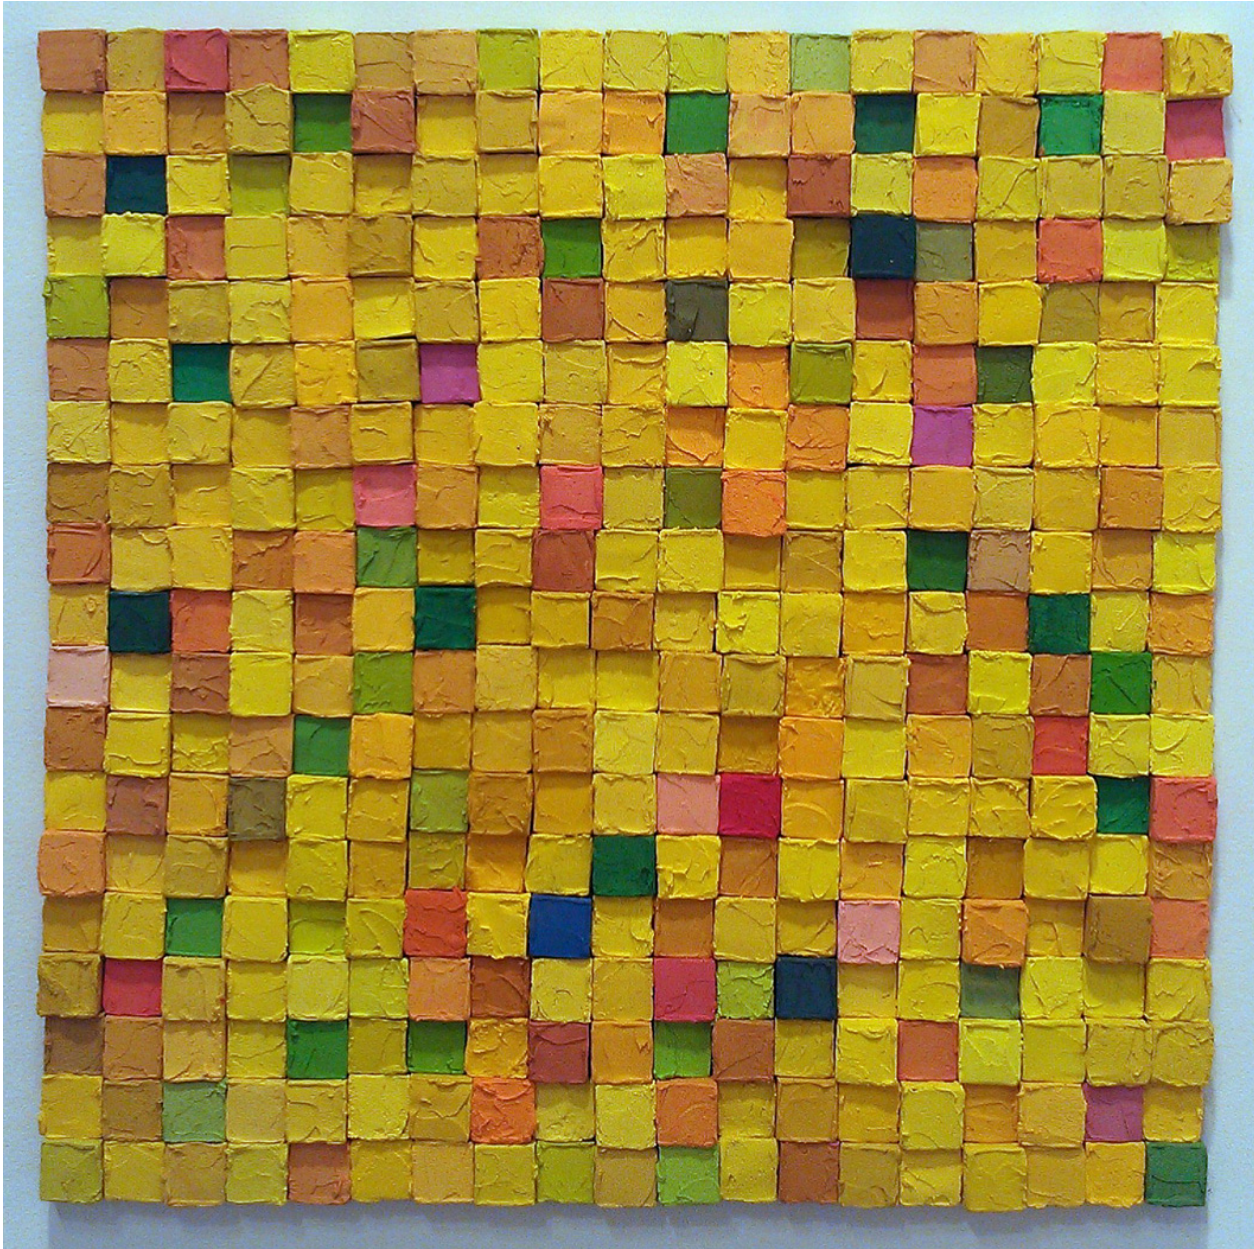

M A R G A R E T  
T H A T C H E R  
P R O J E C T S

Carlos Estrada-Vega, *Gabarone*, 2011  
Olepasto, wax, pigment, oil and limestone on canvas, 16 x 16 inches (41 x 41 cm)