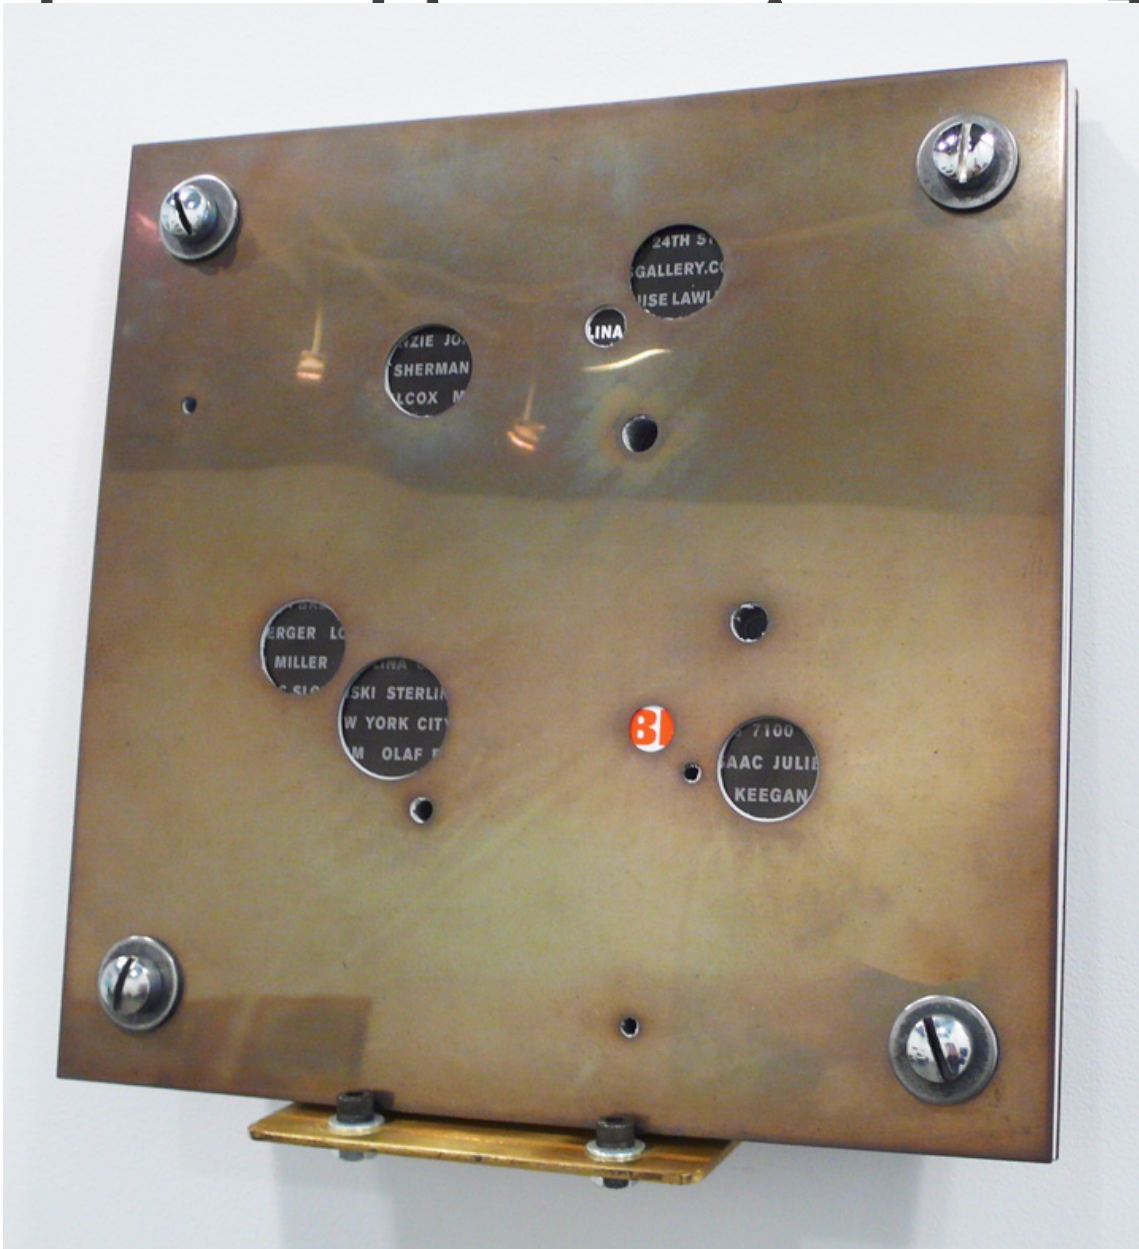

M

A

R

G

A

C

E

Richard Thatcher, *Best of (December 2006)*, 2007
Drilled metal plates, artforum, machine screws, 10.5 x 10.5 x 1.5 inches (27 x 27 x 4 cm)