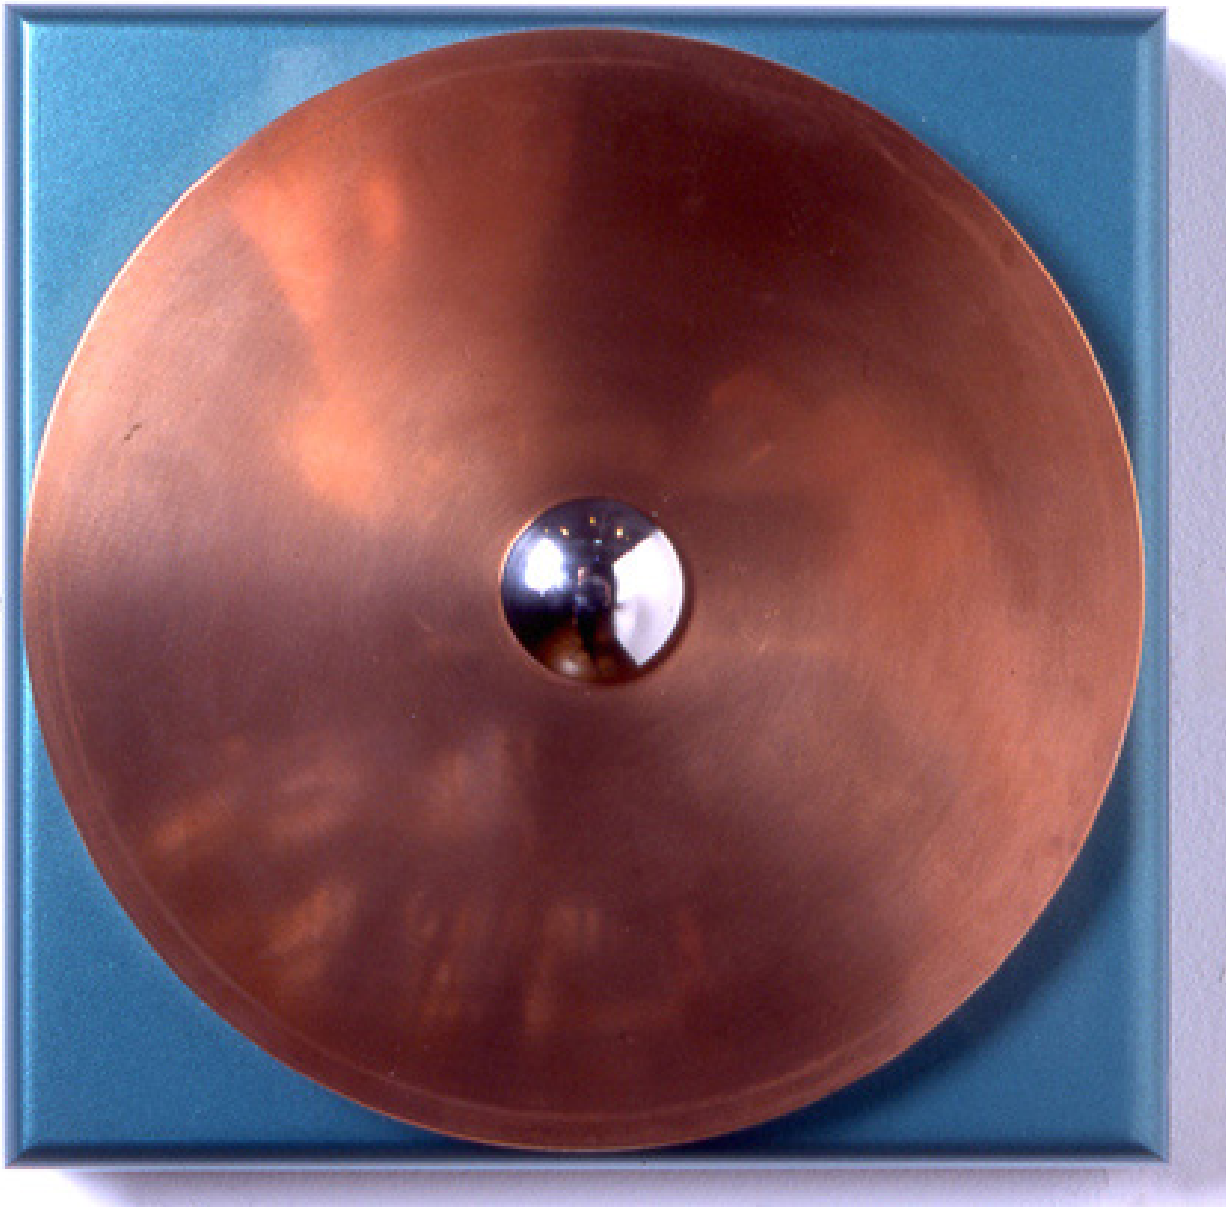

-

C

E

Richard Thatcher, *I Can't Recall (Censored Information)*
Wood, copper, automotive paint, carriage bolt, 8.5 x 8.5 inches (22 x 22 cm)