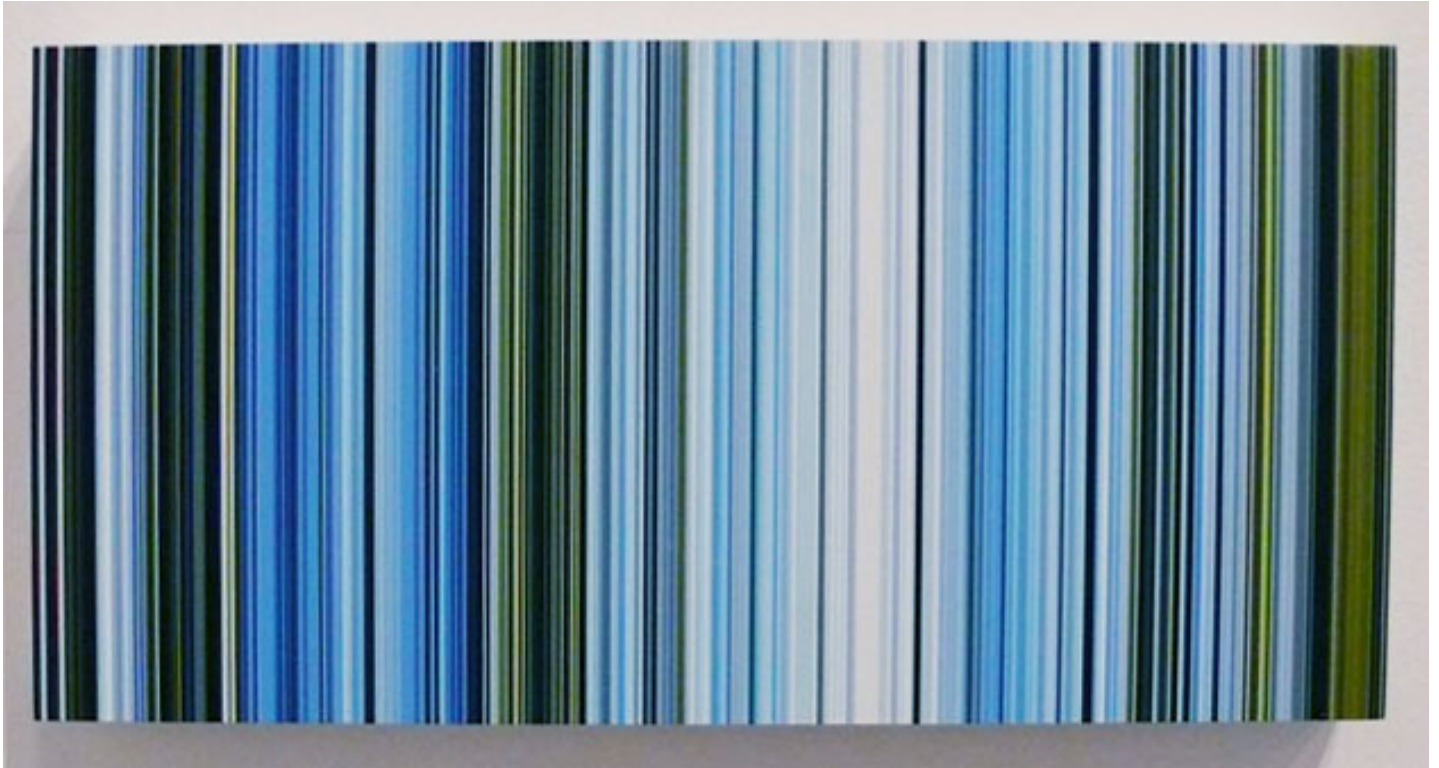

M A R G A R E T
T H A T C H E R
P R O J E C T S

William Betts, *Embankment*, 2005
Acrylic on composite, Acrylic paint on mirror acrylic, 6 x 12 inches (15 x 30.5 cm)