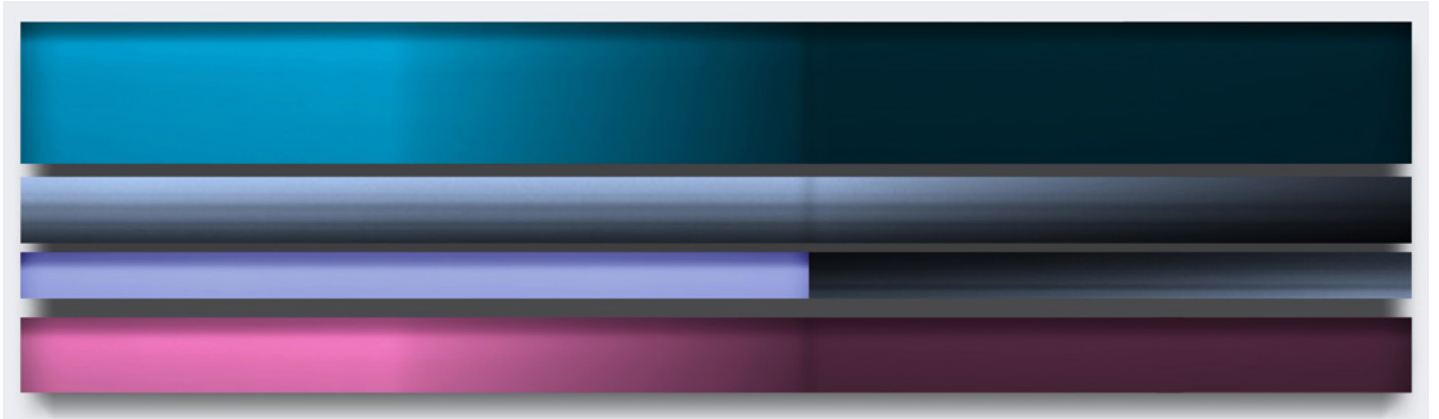

M A R G A R E T
T H A T C H E R
P R O J E C T S

Freddy Chandra, *Eclipse*, 2011
Acrylic and resin on cast acrylic, 16 x 60 inches (41 x 152 cm)