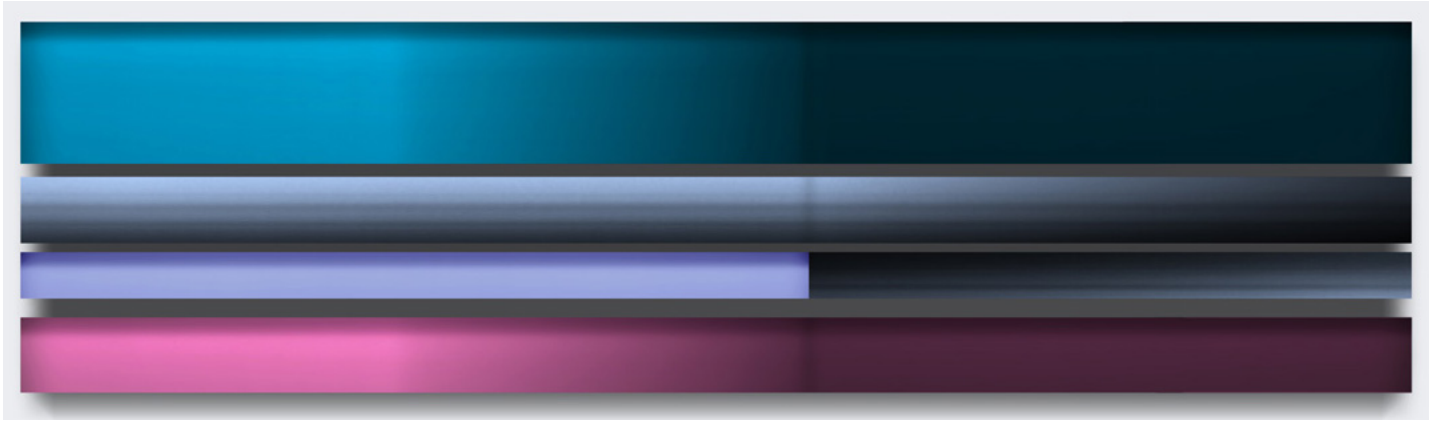

M A R G A R E T
T H A T C H E R
P R O J E C T S

Freddy Chandra, *Eclipse*, 2011
Acrylic and resin on cast acrylic, 16 x 60 inches (41 x 152 cm)