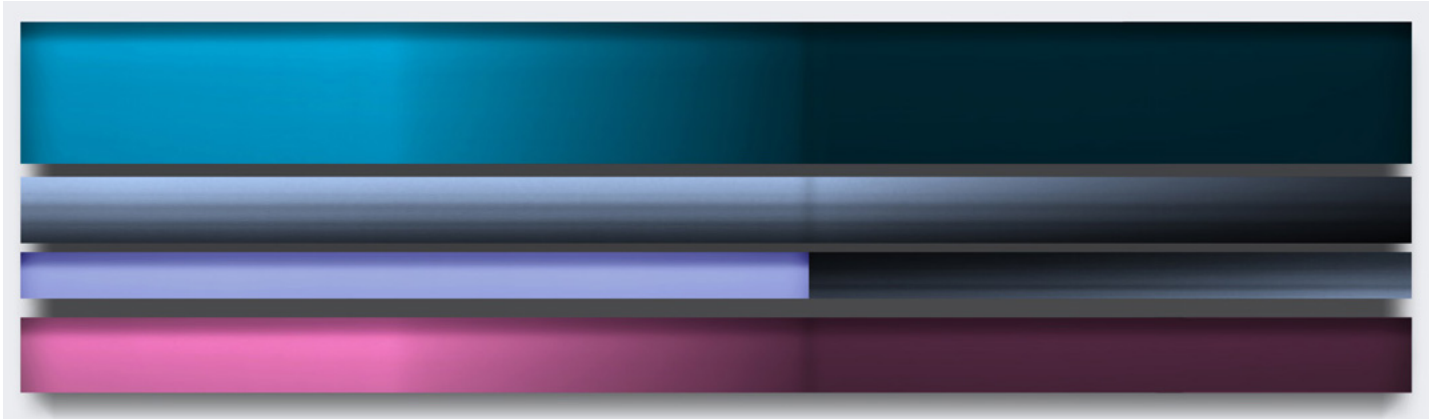

M A R G A R E T
T H A T C H E R
P R O J E C T S

Freddy Chandra, *Eclipse*, 2011
Acrylic and resin on cast acrylic, 16 x 60 inches (41 x 152 cm)