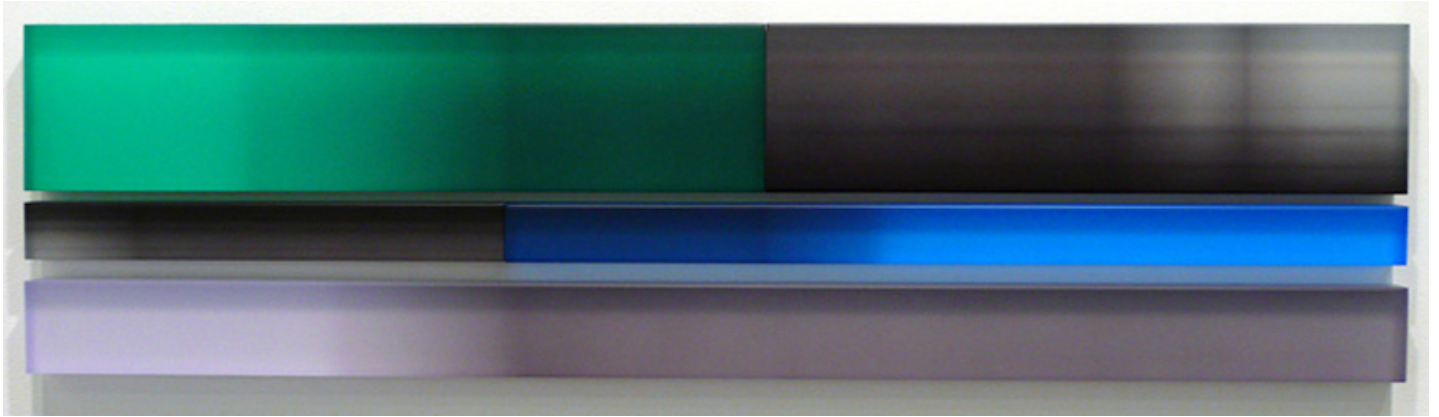

M A R G A R E T
T H A T C H E R
P R O J E C T S

Freddy Chandra, *Void - Phases 02*, 2009
Acrylic and resin on cast acrylic, 12 x 48 inches (30 x 122 cm)